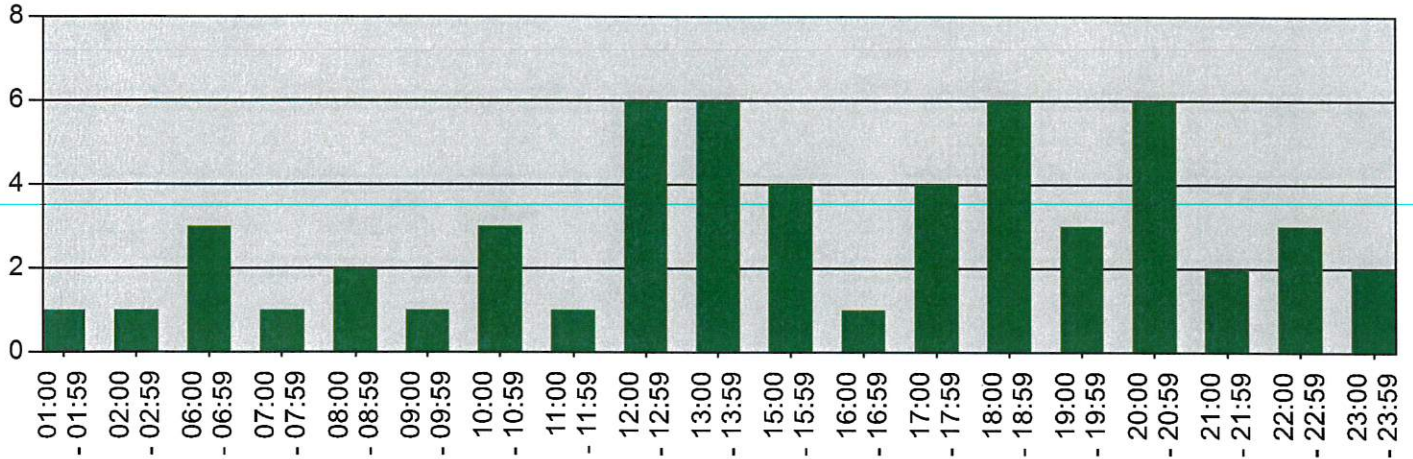

Only REVIEWED included.

North Tooele Fire District

Stansbury Park, UT

This report was generated on 4/21/2023 3:40:21 PM

Incidents by Hour for Station for Date Range

Station: Stansbury Park Fire Station - HQ | Start Date: 03/22/2023 | End Date: 04/21/2023

Hour	# Incidents
01:00 - 01:59	1
02:00 - 02:59	1
06:00 - 06:59	3
07:00 - 07:59	1
08:00 - 08:59	2
09:00 - 09:59	1
10:00 - 10:59	3
11:00 - 11:59	1
12:00 - 12:59	6
13:00 - 13:59	6
15:00 - 15:59	4
16:00 - 16:59	1
17:00 - 17:59	4
18:00 - 18:59	6
19:00 - 19:59	3
20:00 - 20:59	6
21:00 - 21:59	2
22:00 - 22:59	3
23:00 - 23:59	2