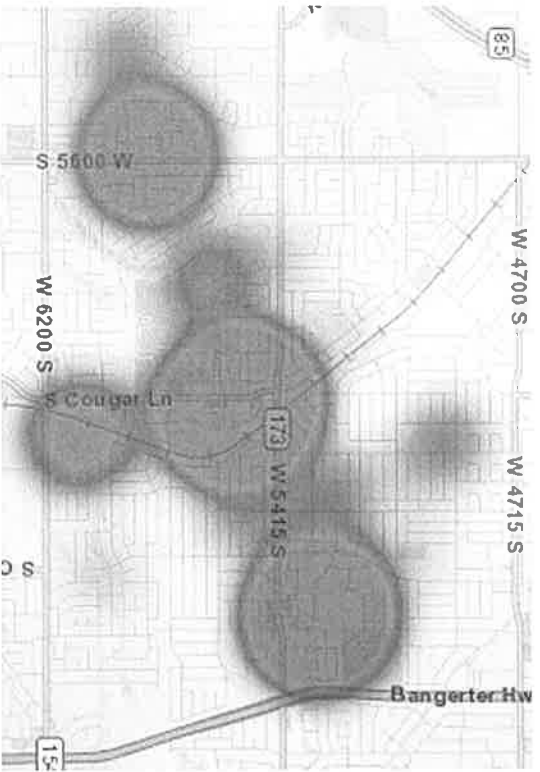

Kearns C.O.P. Sergeant Proposal

Kearns Crime Hot-Spots

Kearns High School and Kearns Junior High are sources of high amounts of cases. The addresses are always within the top 5 locations for most cases.

KJHS – Most cases per address (besides police station)

KJHS – 5th Most cases per address

School Comparison

2021-2022 Year to Date

Kearns High – 136 Cases

Kearns Junior High – 86 Cases

Thomas Jefferson Jr – 42 Cases

Kearns High Crime Statistics

2021-2022 Year to Date

- Assault – 16 cases (including 2 assaults on officer)
- Drugs – 17 cases
- Weapons – 2 cases
- Sex Offenses – 6 Cases
- Trespassing – 27 Cases
- Use of Force – 6 Cases
- Aggravated Assault – 1 Case
- Robbery – 1 Case

2021-2022 Year to Date

- Assault – 14 cases
- Disorderly Conduct – 10 Cases
- Drugs – 16 cases (Including 2 Distribution cases)
- Weapons – 1 case
- Sex Offenses – 3 Cases
- Trespassing – 4 Cases
- Use of Force – 1 Case