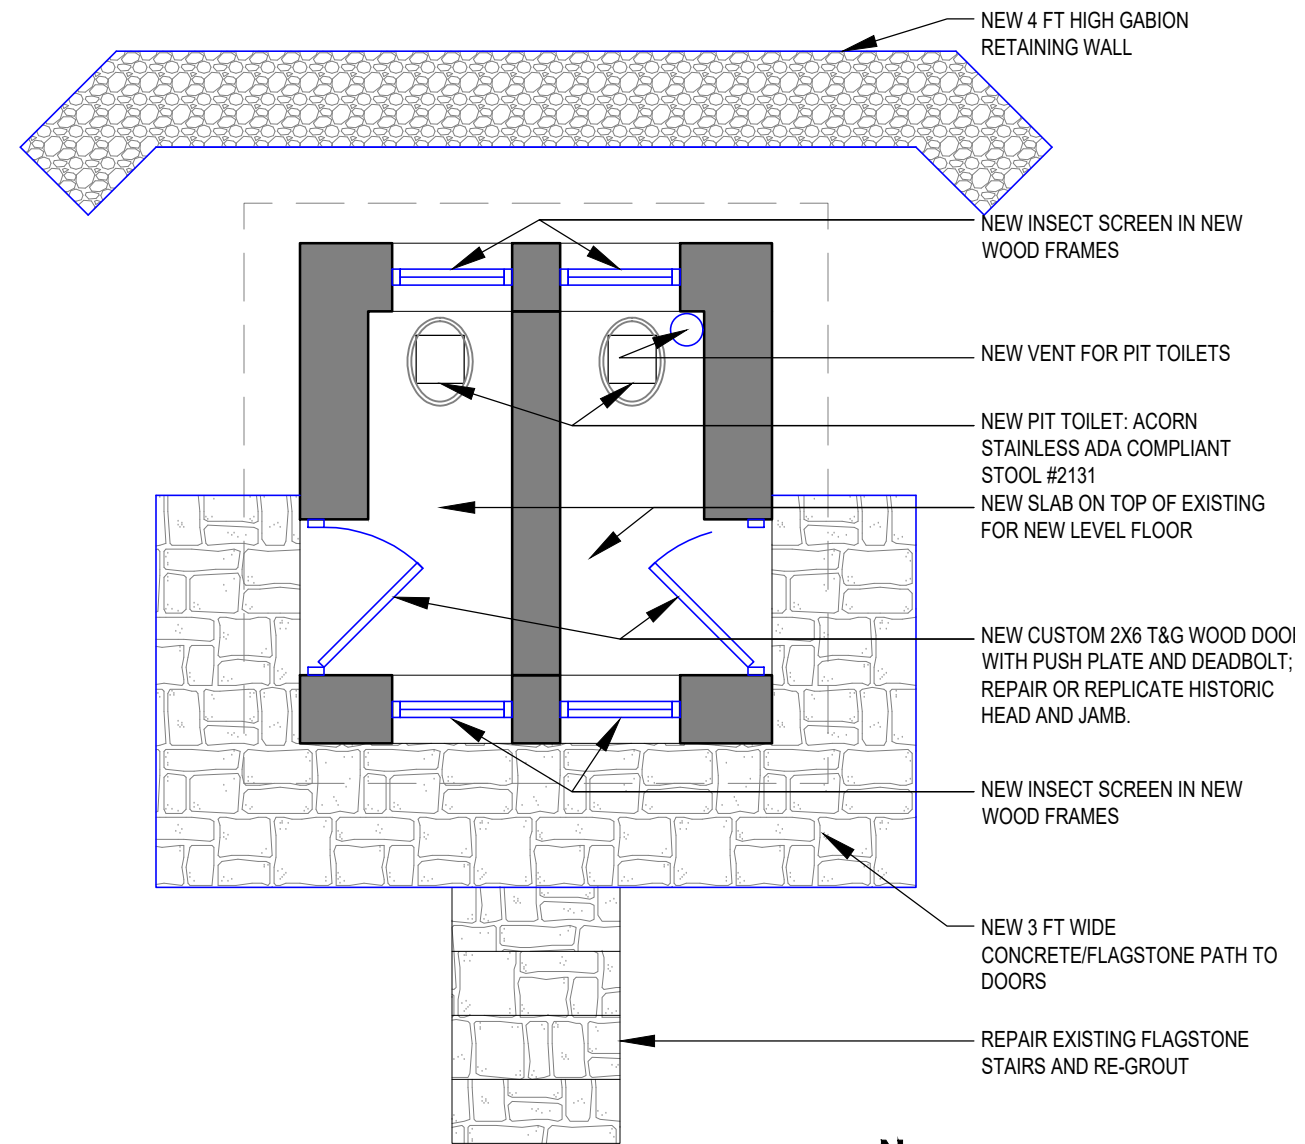

2
DD-3 DEMOLITION PLAN
SCALE: 1/4"=1'-0"

1
DD-3 FLOOR PLAN - OPTION 2 - 2 PIT TOILETS
SCALE: 1/4"=1'-0"