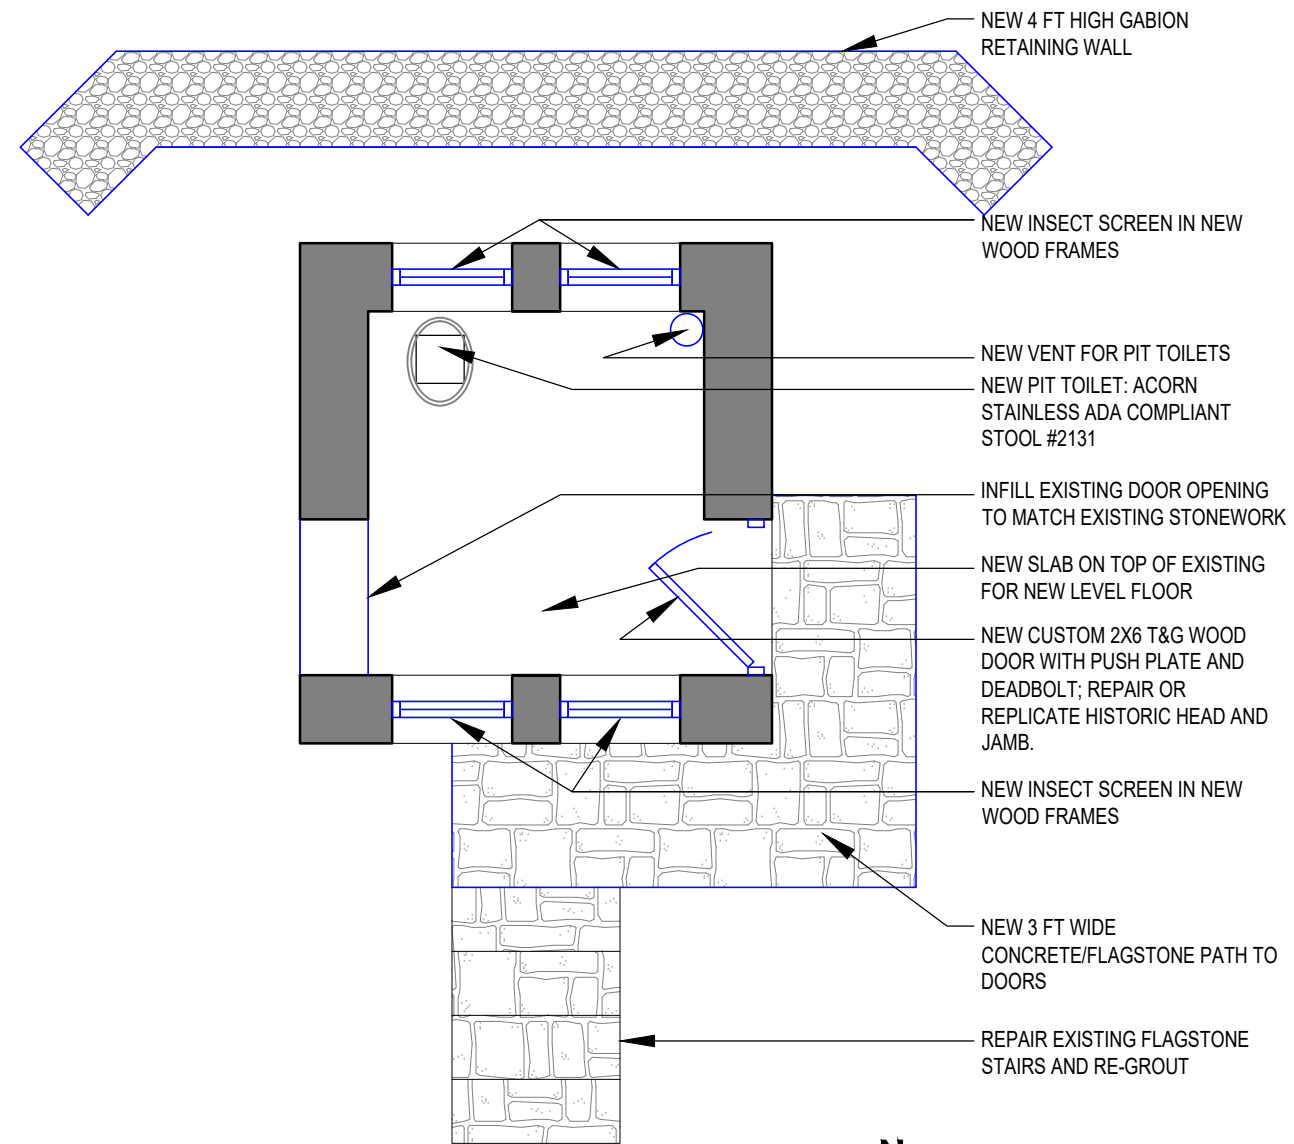

2
DD-2 DEMOLITION PLAN
SCALE: 1/4"=1'-0"

1
DD-2 FLOOR PLAN - OPTION 1 - 1 PIT TOILETS
SCALE: 1/4"=1'-0"