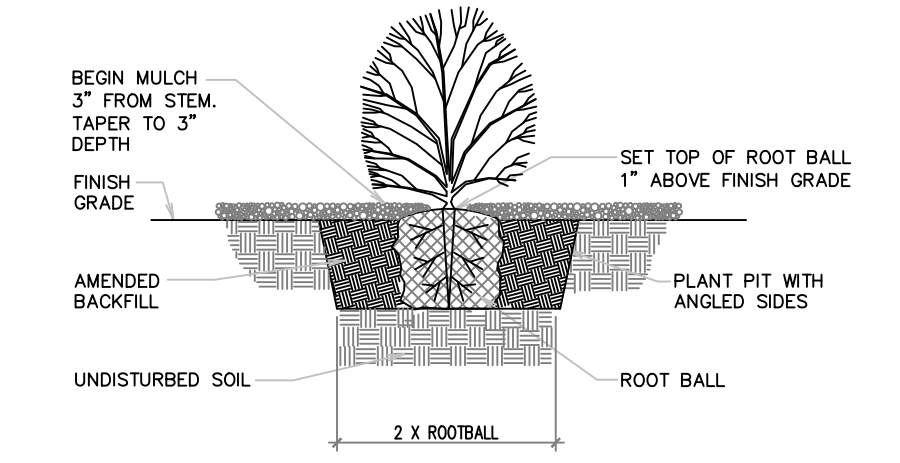

LANDSCAPE PLAN

WESTFIELD PARK
1280 SOUTH WESTFIELD RD
CITY OF TOQUERVILLE,
WASHINGTON COUNTY, UTAH

PLANTING LEGEND

- 
 24" BOX *Platanus acerifolia*
LONDON PLANE TREE QTY. 9
- 
 24" BOX *Fraxinus velutina* Rio Grande'
FAN-TEX ASH QTY. 16
- 
 24" BOX *Pistacia Red Push*
RED PUSH PISTACHE QTY. 11
- 
 5 GAL. *Punica granatum*
'UTAH SWEET POMEGRANATE' QTY. 109

A SHRUB PLANTING DETAIL
NOT TO SCALE

B TREE PLANTING AND STAKING
NOT TO SCALE

LANDSCAPE PLAN
1280 S WESTFIELD RD
FOR
TOQUERVILLE CITY
CITY OF TOQUERVILLE, WASHINGTON COUNTY, UTAH

FILE NAME:
1115-1555
DATE:
11/16/2021
SCALE: