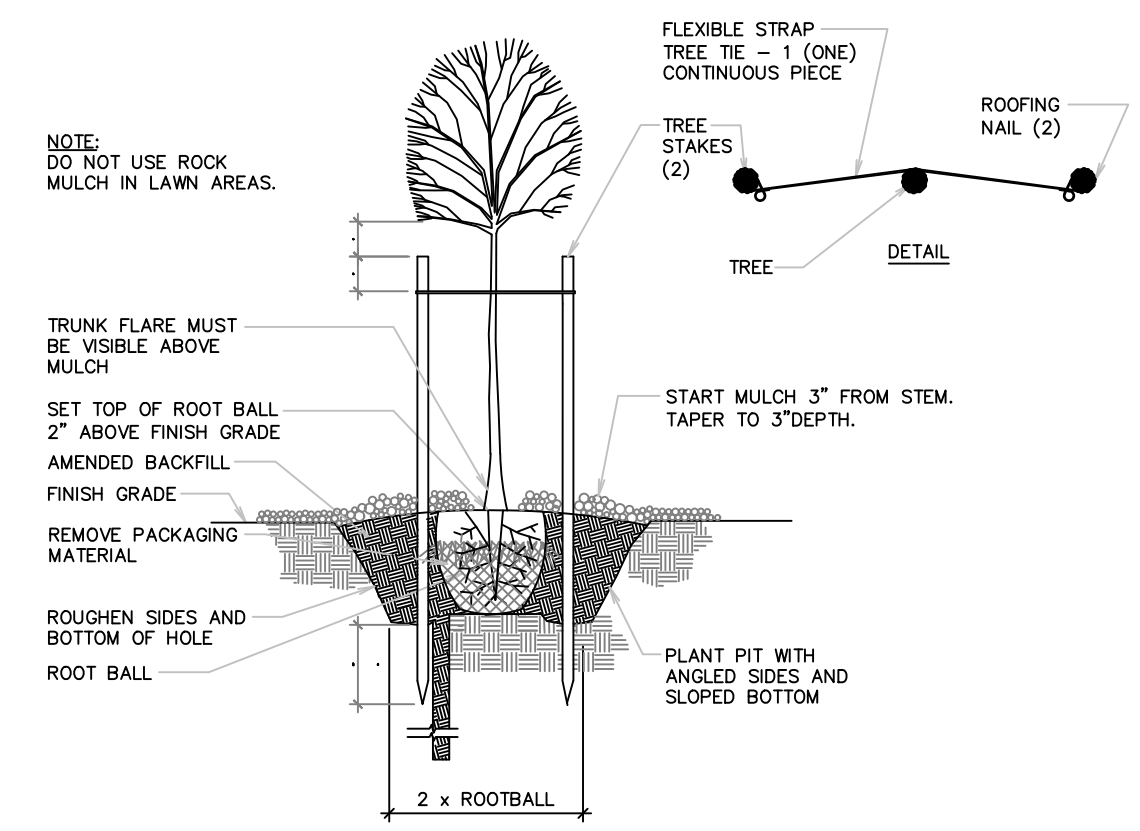

LANDSCAPE PLAN

WESTFIELD PARK
1280 SOUTH WESTFIELD RD
CITY OF TOQUERVILLE,
WASHINGTON COUNTY, UTAH

PLANTING LEGEND

- 
 24" BOX *Platanus acerifolia*
LONDON PLANE TREE QTY. 9
- 
 24" BOX *Fraxinus velutina* Rio Grande'
FAN-TEX ASH QTY. 16
- 
 24" BOX *Pistacia Red Push*
RED PUSH PISTACHE QTY. 11
- 
 5 GAL. *Punica granatum*
'UTAH SWEET POMEGRANATE' QTY. 109

A SHRUB PLANTING DETAIL
NOT TO SCALE

B TREE PLANTING AND STAKING
NOT TO SCALE

LANDSCAPE PLAN
1280 S WESTFIELD RD
FOR
TOQUERVILLE CITY
CITY OF TOQUERVILLE, WASHINGTON COUNTY, UTAH

FILE NAME:
1115-1555
DATE:
11/16/2021
SCALE: