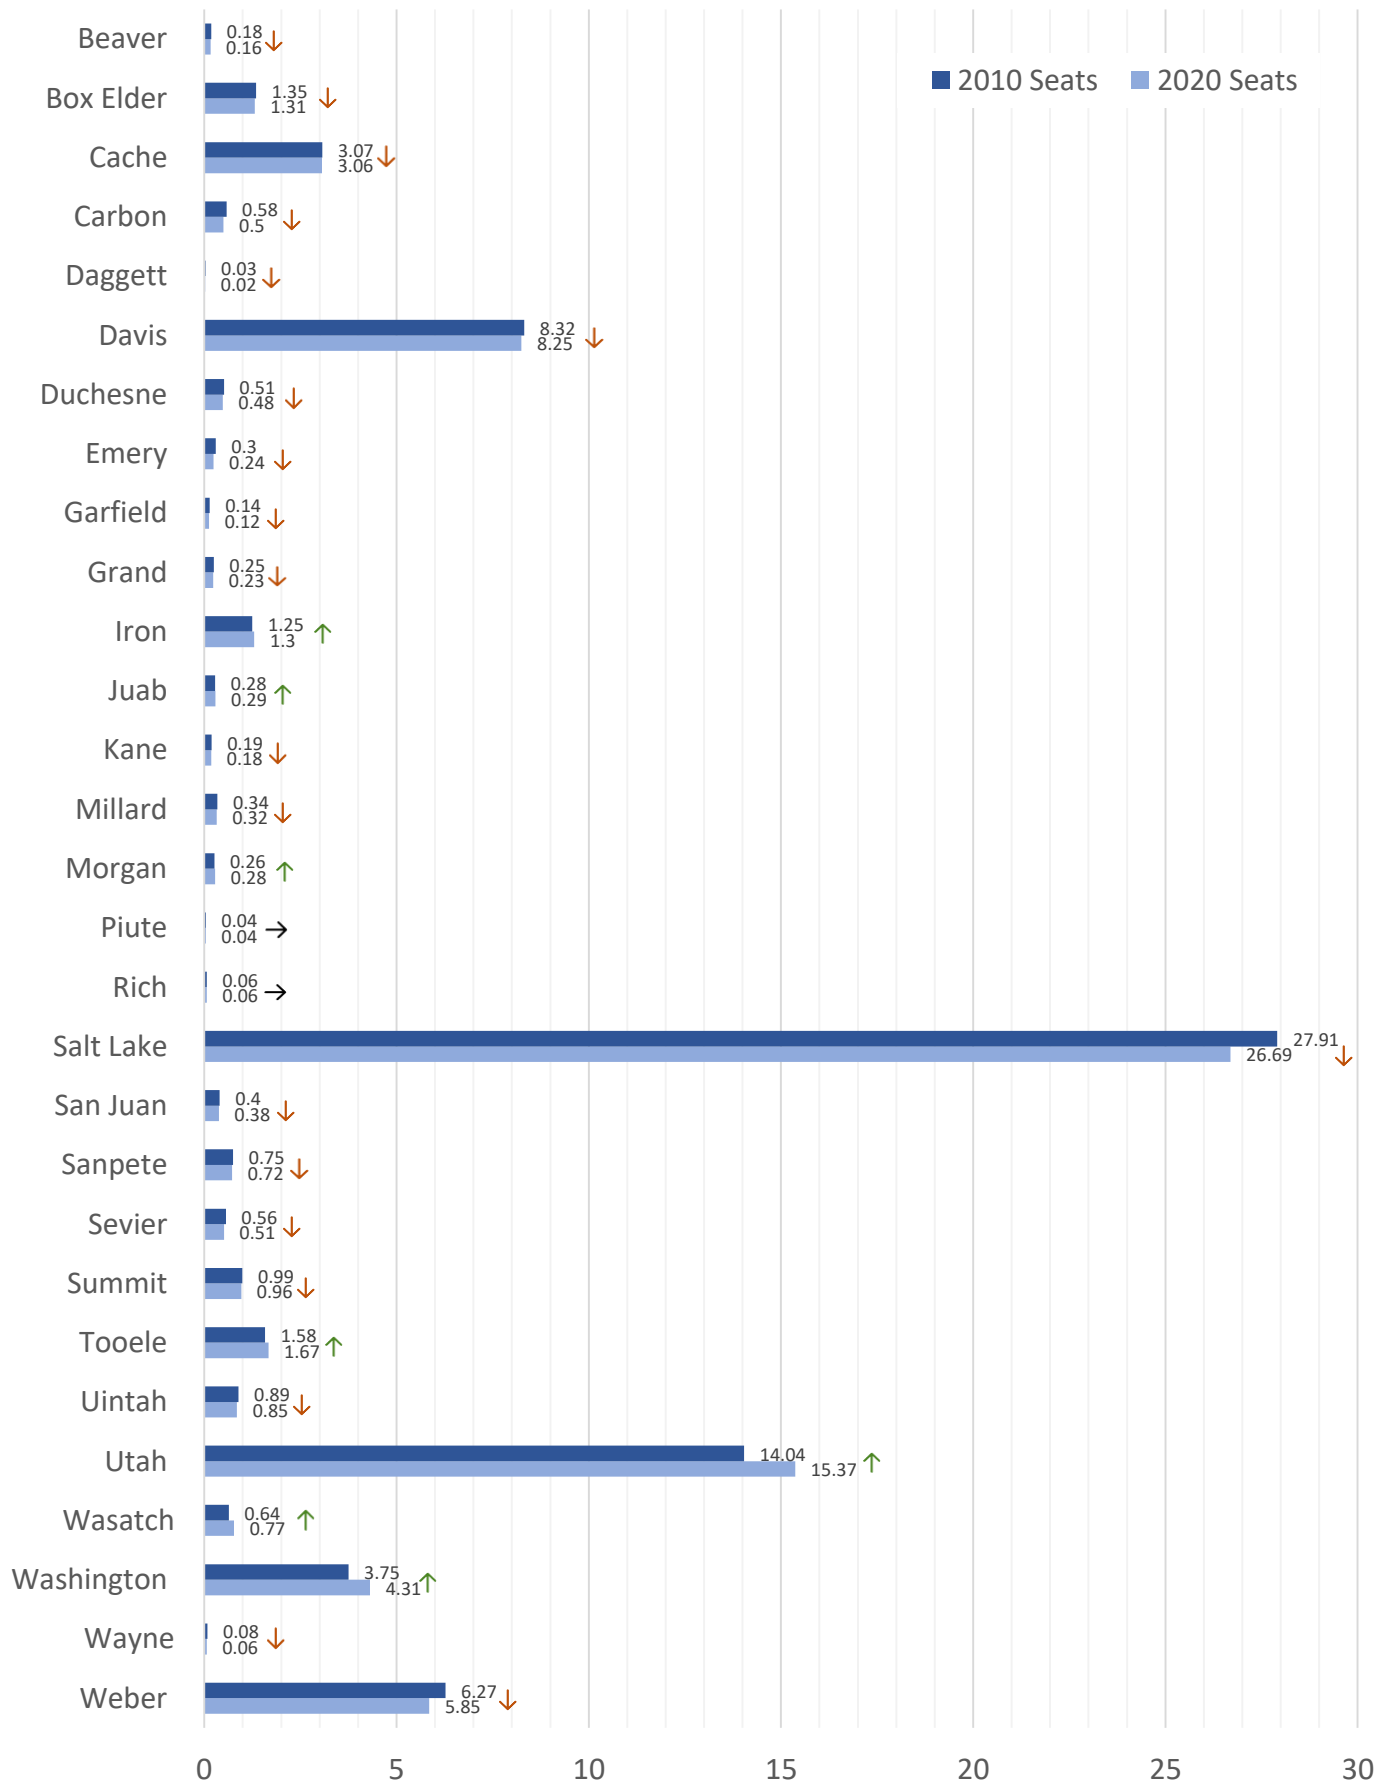

CHANGES IN LEGISLATIVE HOUSE SEATS BY COUNTY 2010 TO 2020

CHANGES IN LEGISLATIVE SENATE SEATS BY COUNTY 2010 TO 2020