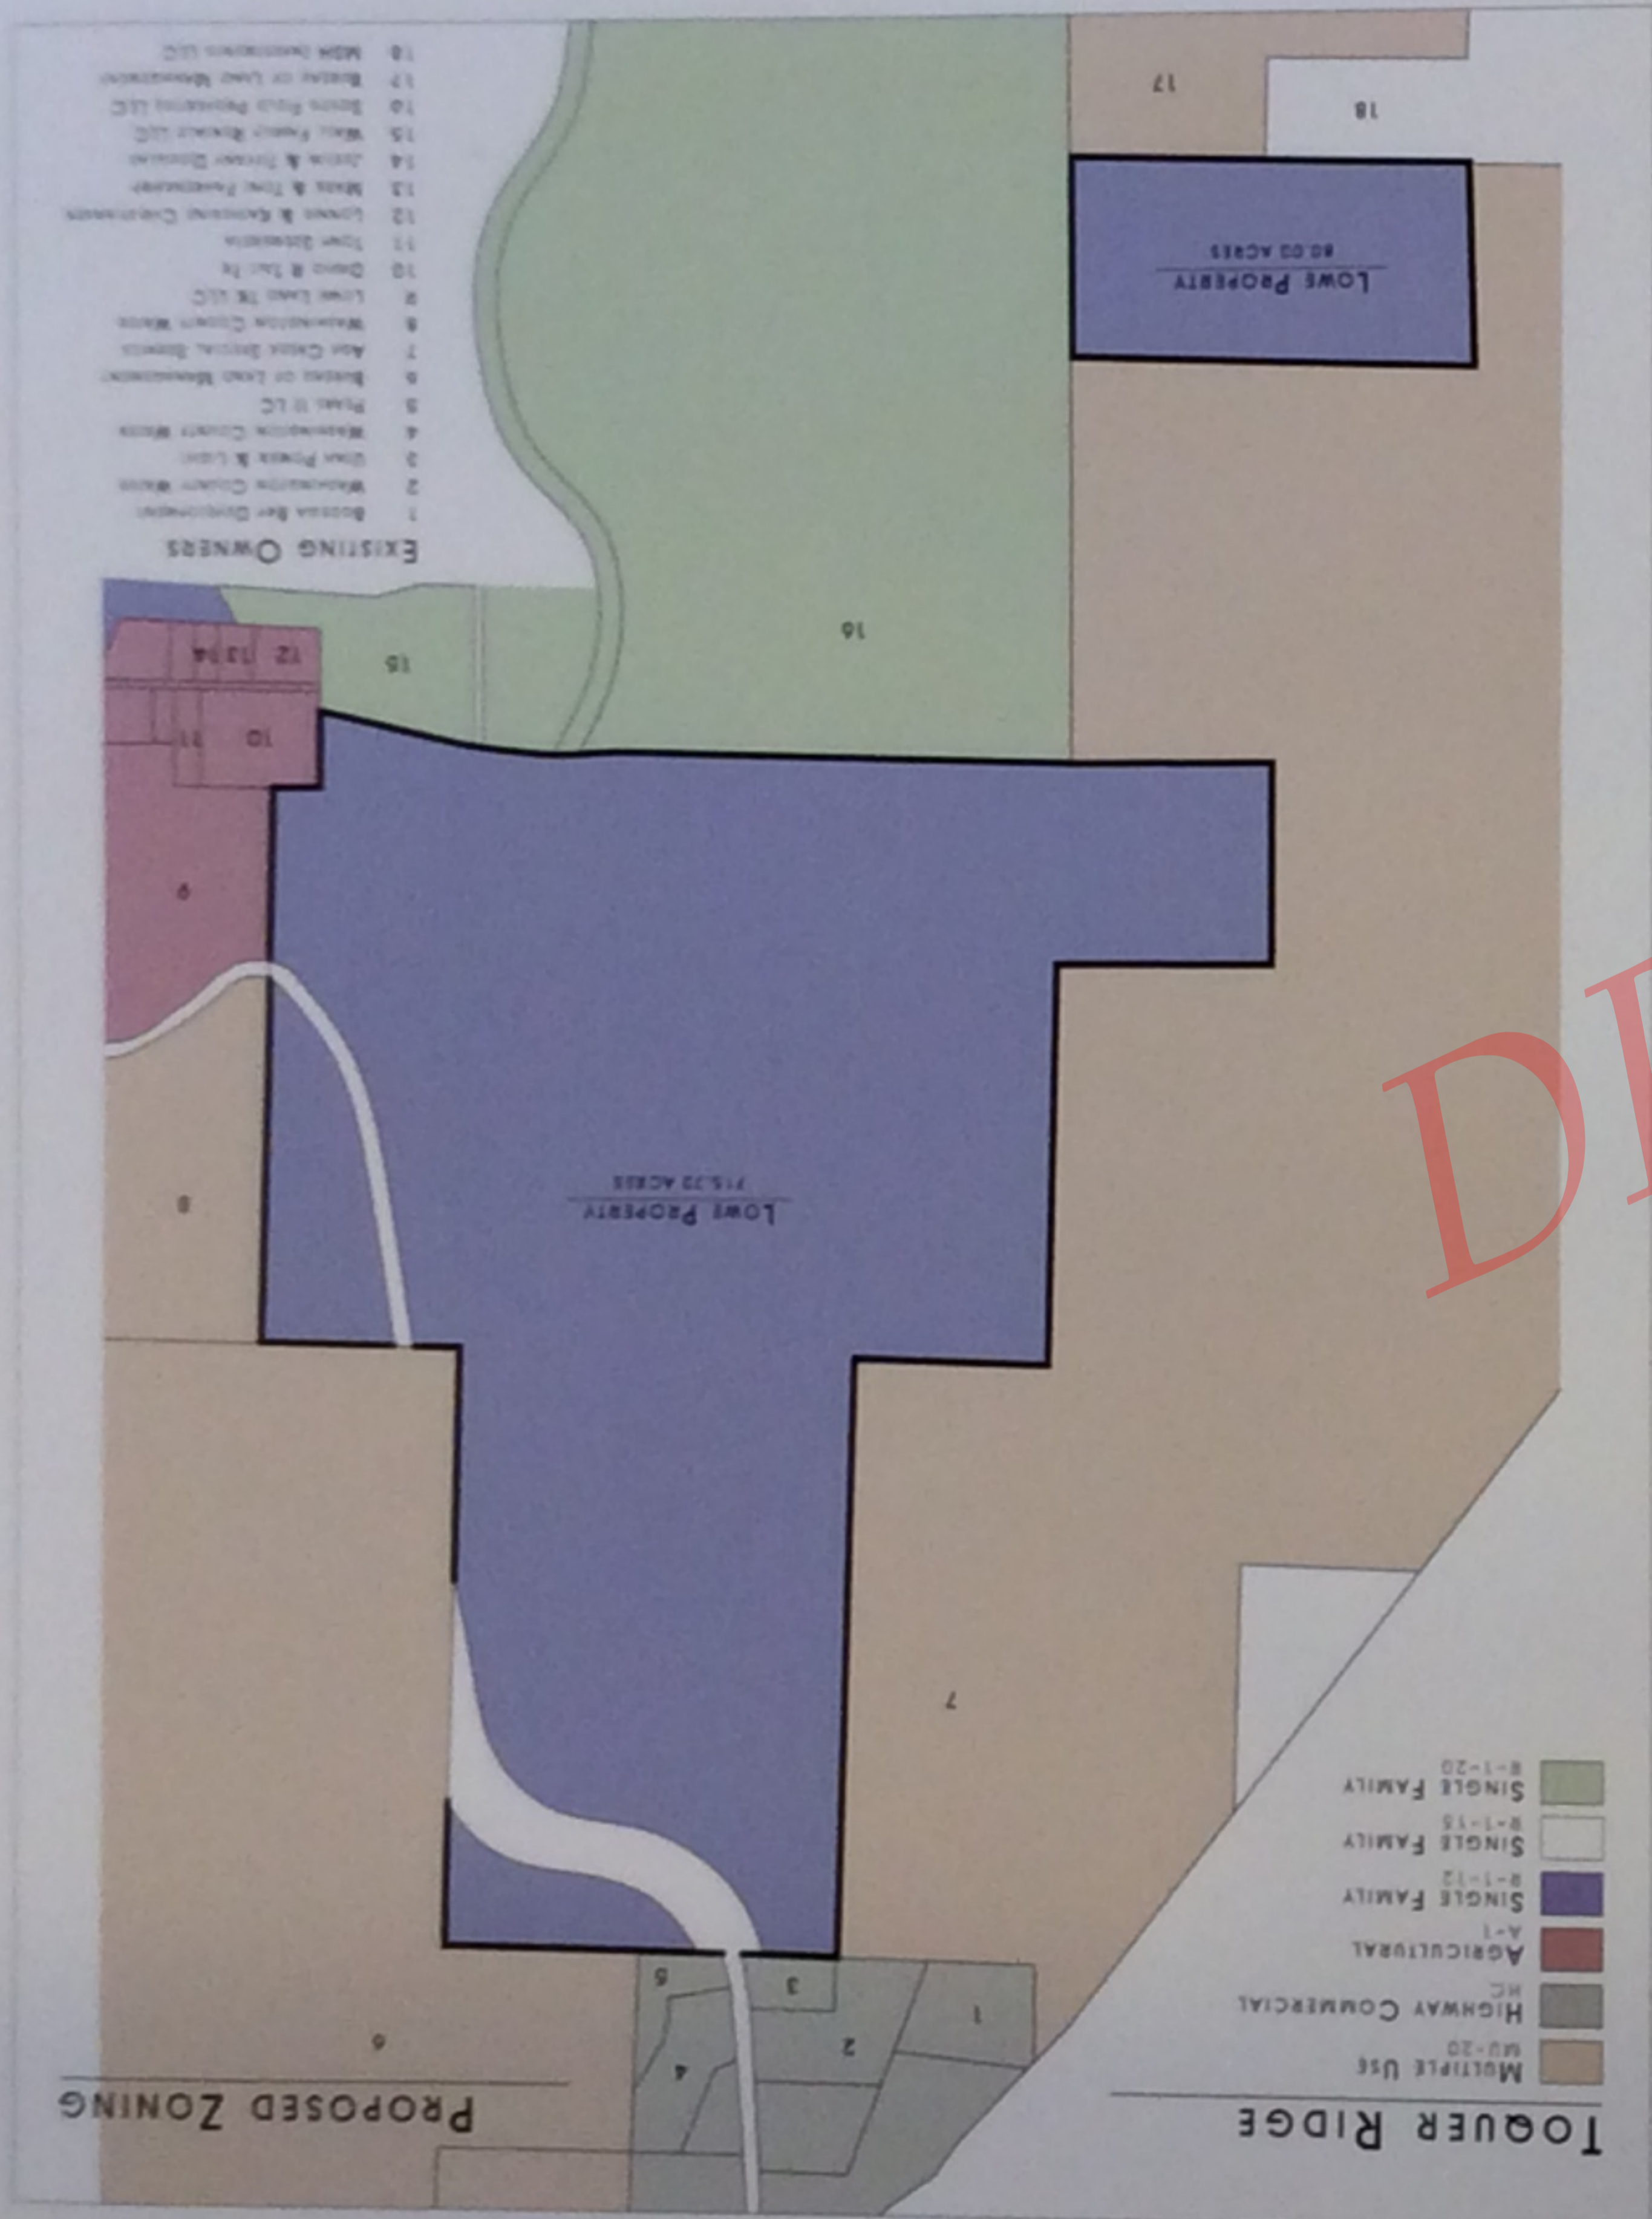

MPDO CONCEPT SUBMITTAL

TOOUERVILLE CITY, UTAH 84774

SCALE: 1" = 725'-0"

APRIL 6, 2020

EXISTING & PROPOSED ZONING

DRAFT