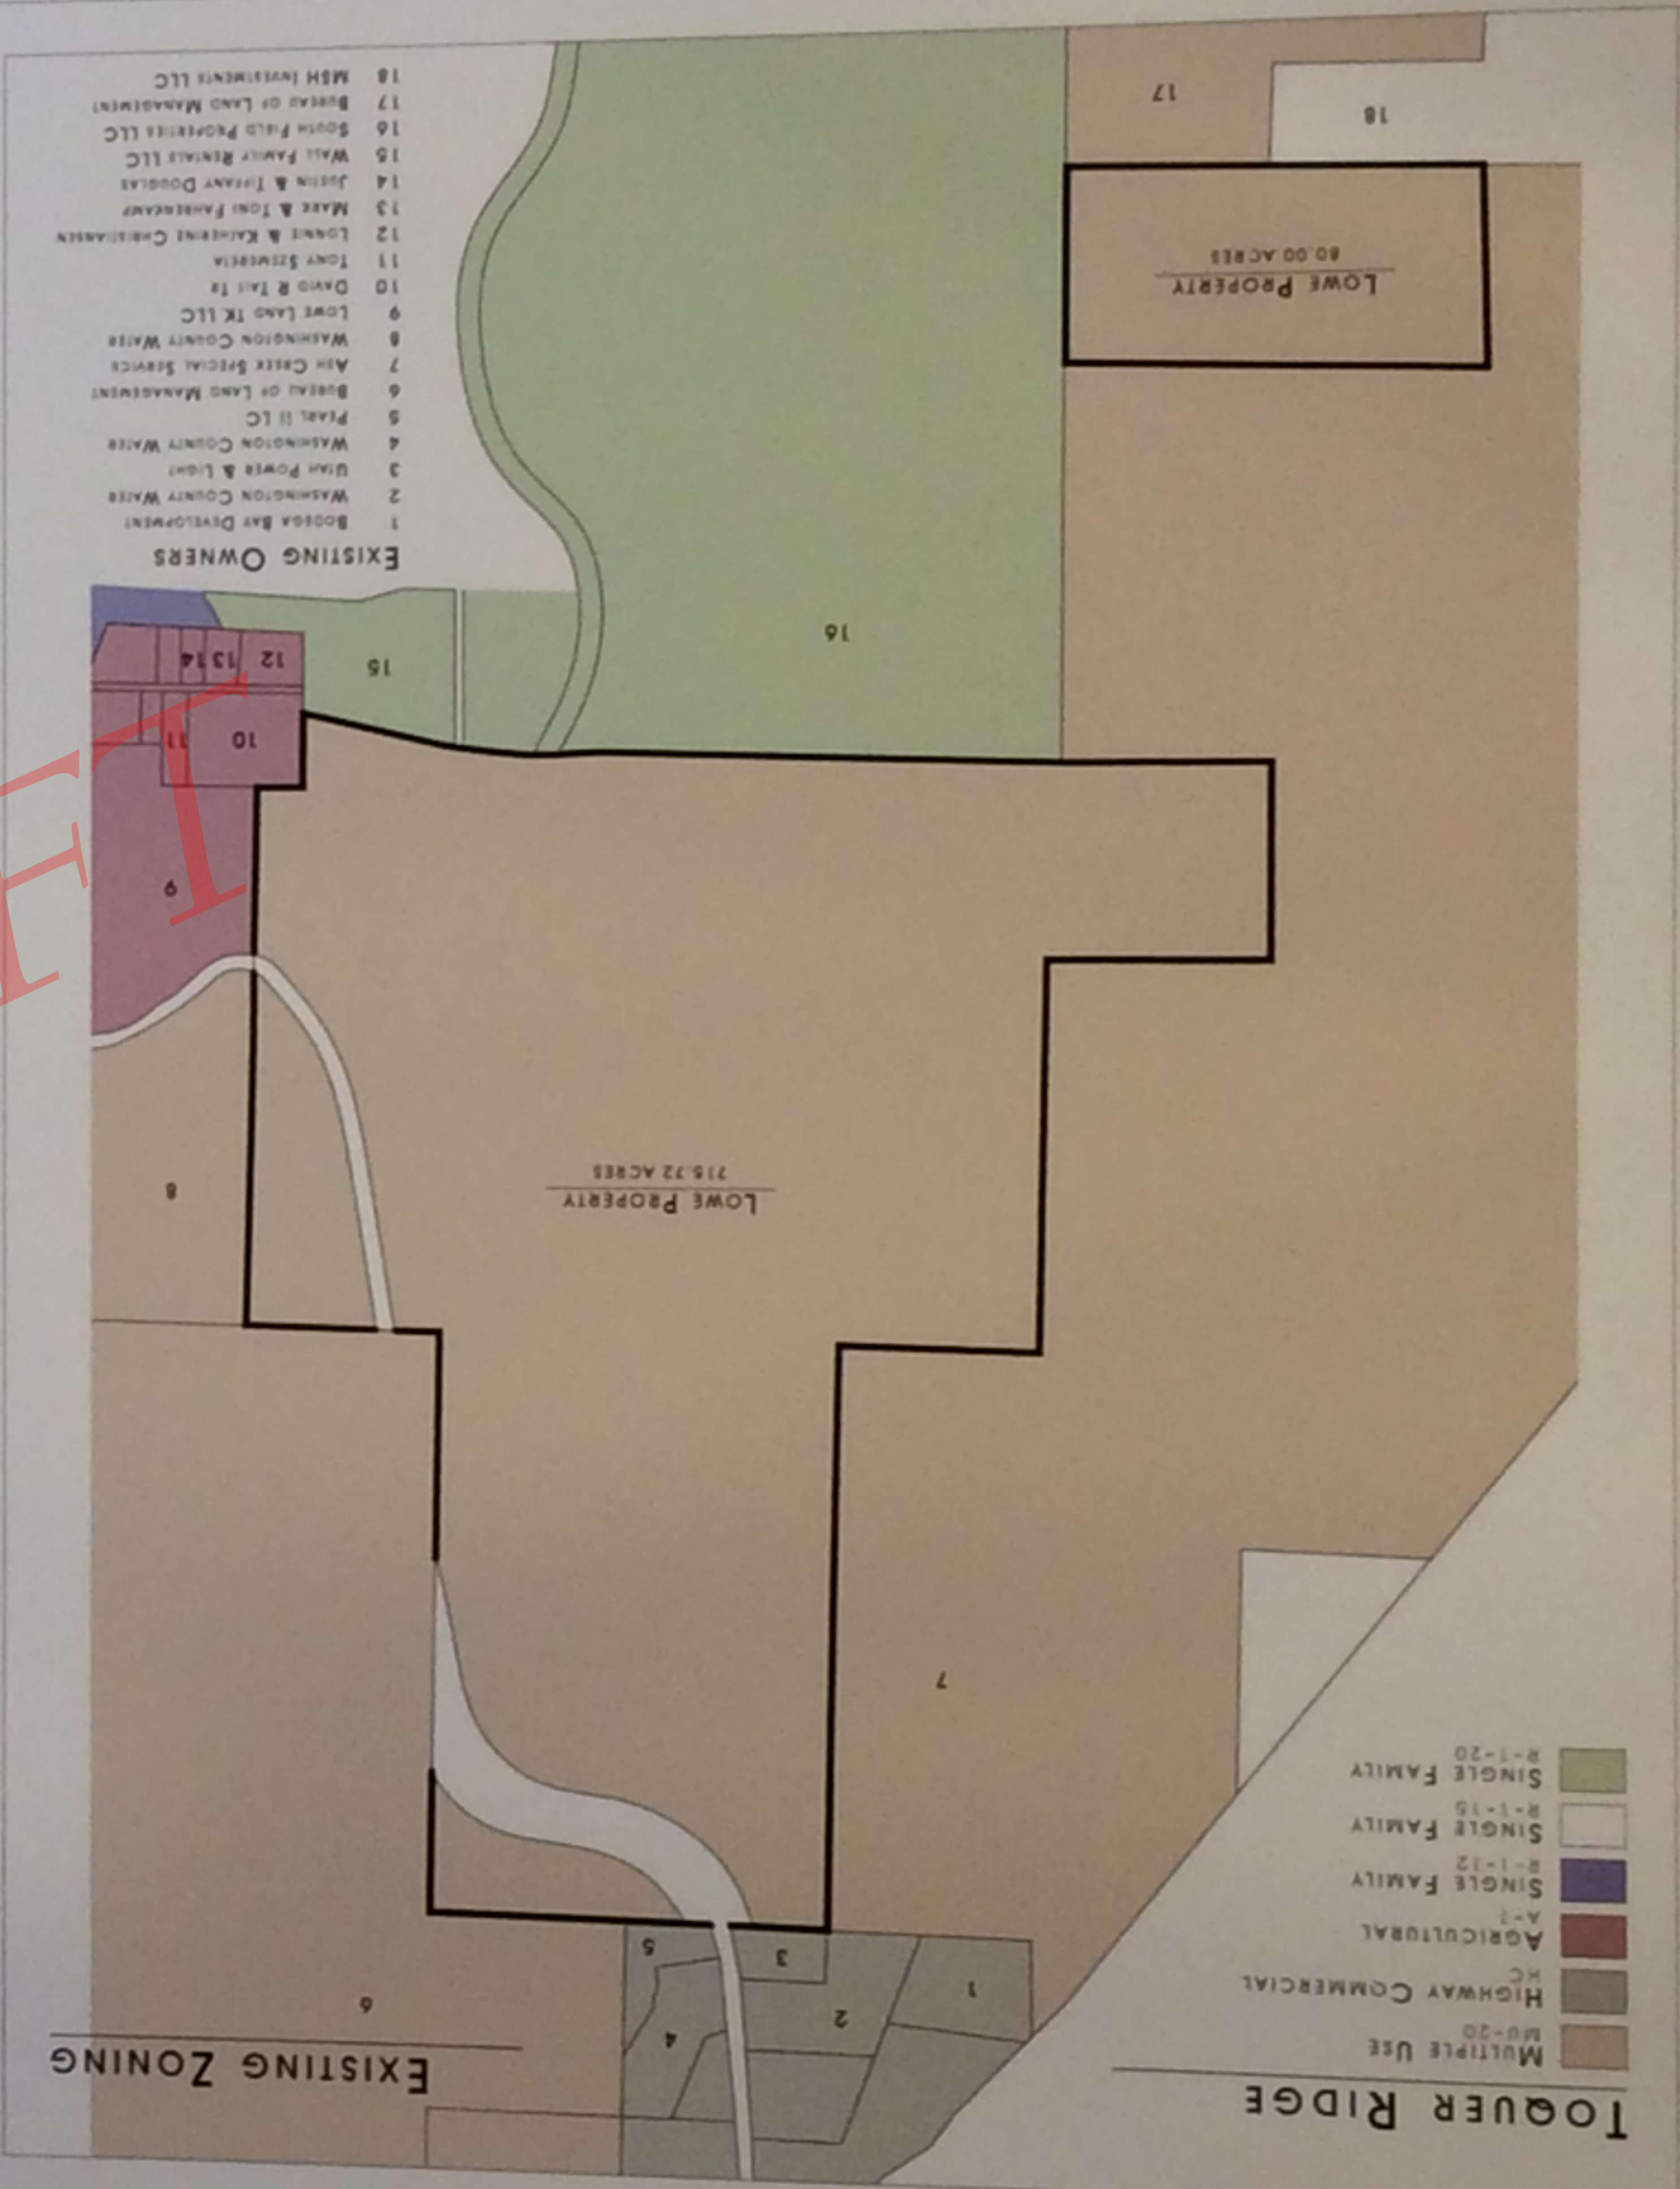

MPDO CONCEPT SUBMITTAL

TOOUERVILLE CITY, UTAH 84774

SCALE: 1" = 725'-0"

APRIL 6, 2020

EXISTING & PROPOSED ZONING

DRAFT