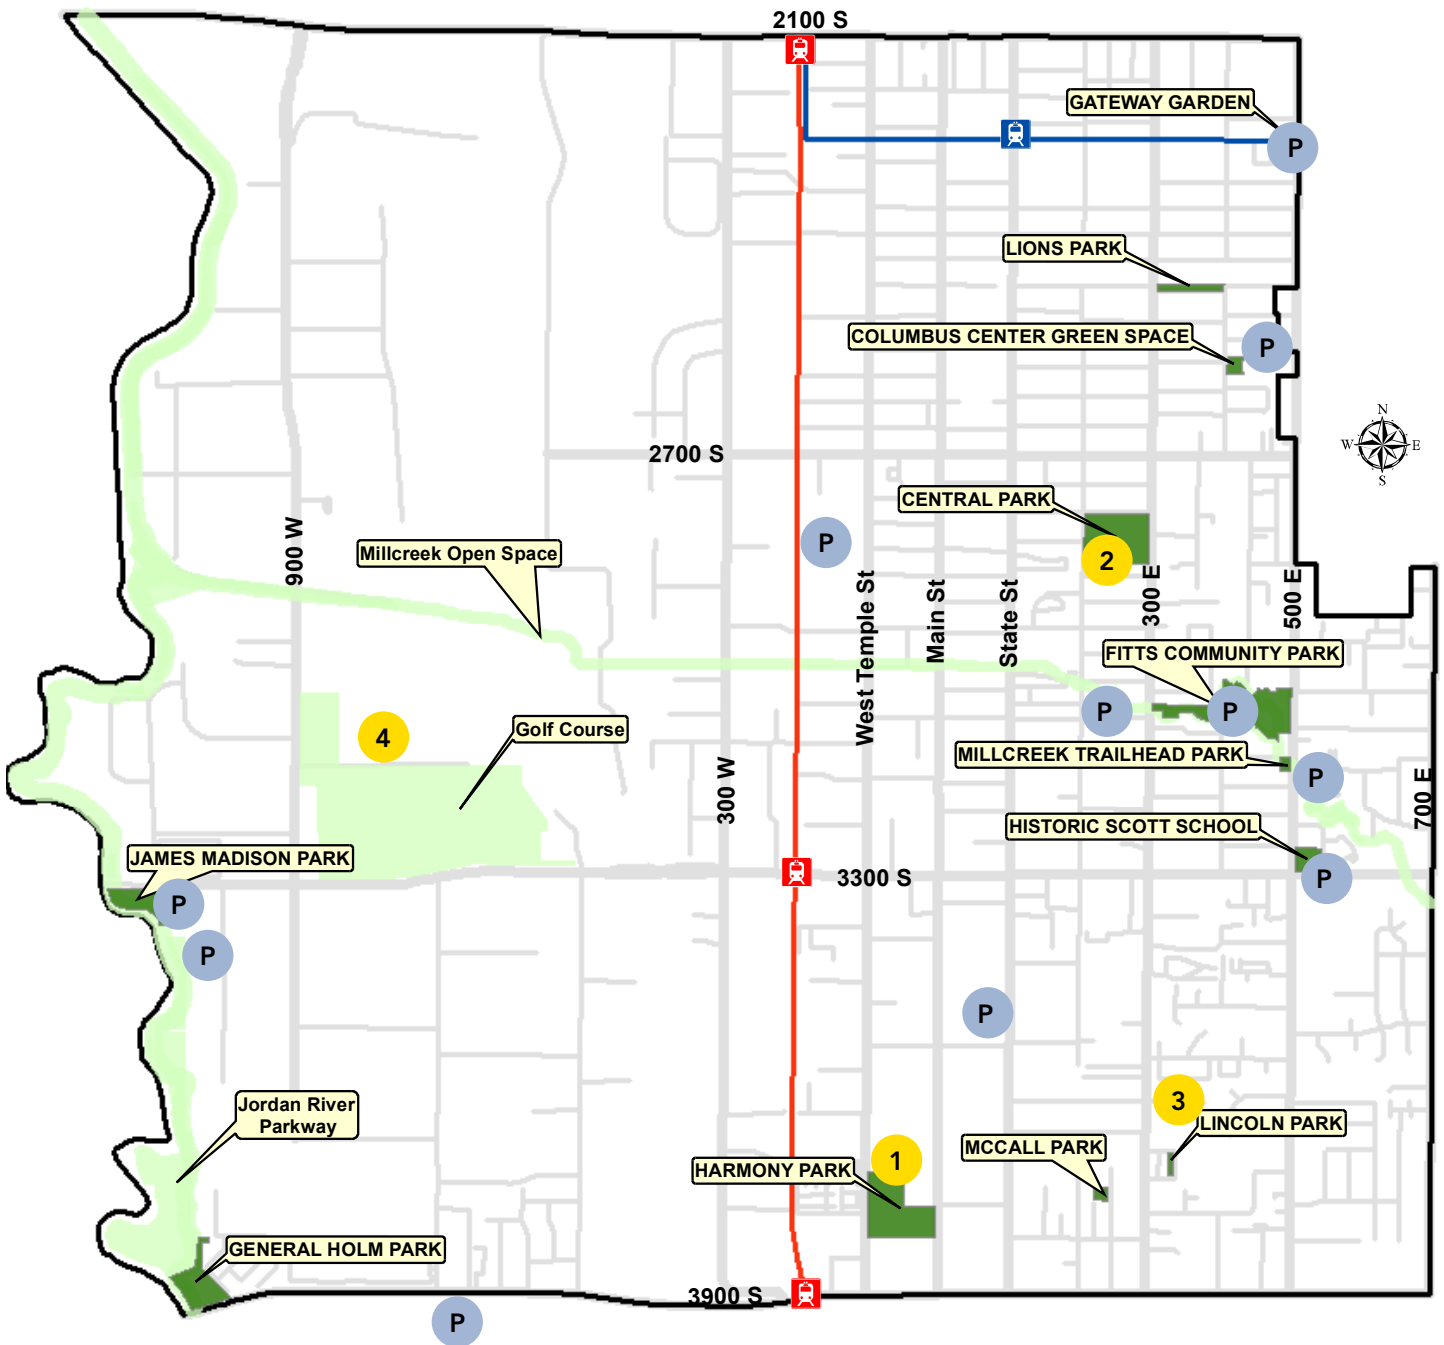

COMMUNITY GARDENS

EXISTING GARDENS

- 1 Harmony Park (40 plots)
- 2 Central Park (22 plots)
- 3 Utah International School
- 4 Central Valley Water (48 plots)

POSSIBLE NEW GARDENS

- P Gateway Park
- P Columbus Center
- P Front St property (Fitts South)
- P Millcreek Trailhead
- P Historic Scott School
- P Granite Park Junior High
- P UMLF
- P Buehner Block
- P James Madison Park
- P Sunnyvale (out of city)
- P Homeless Resource Center

GARDEN PROGRAMS

- IRC New Roots
- Wasatch Community Gardens
- SL County Parks for Produce

NEARBY GARDENS

- Scott Avenue (3500 S 800 E)
- Redwood IRC farm