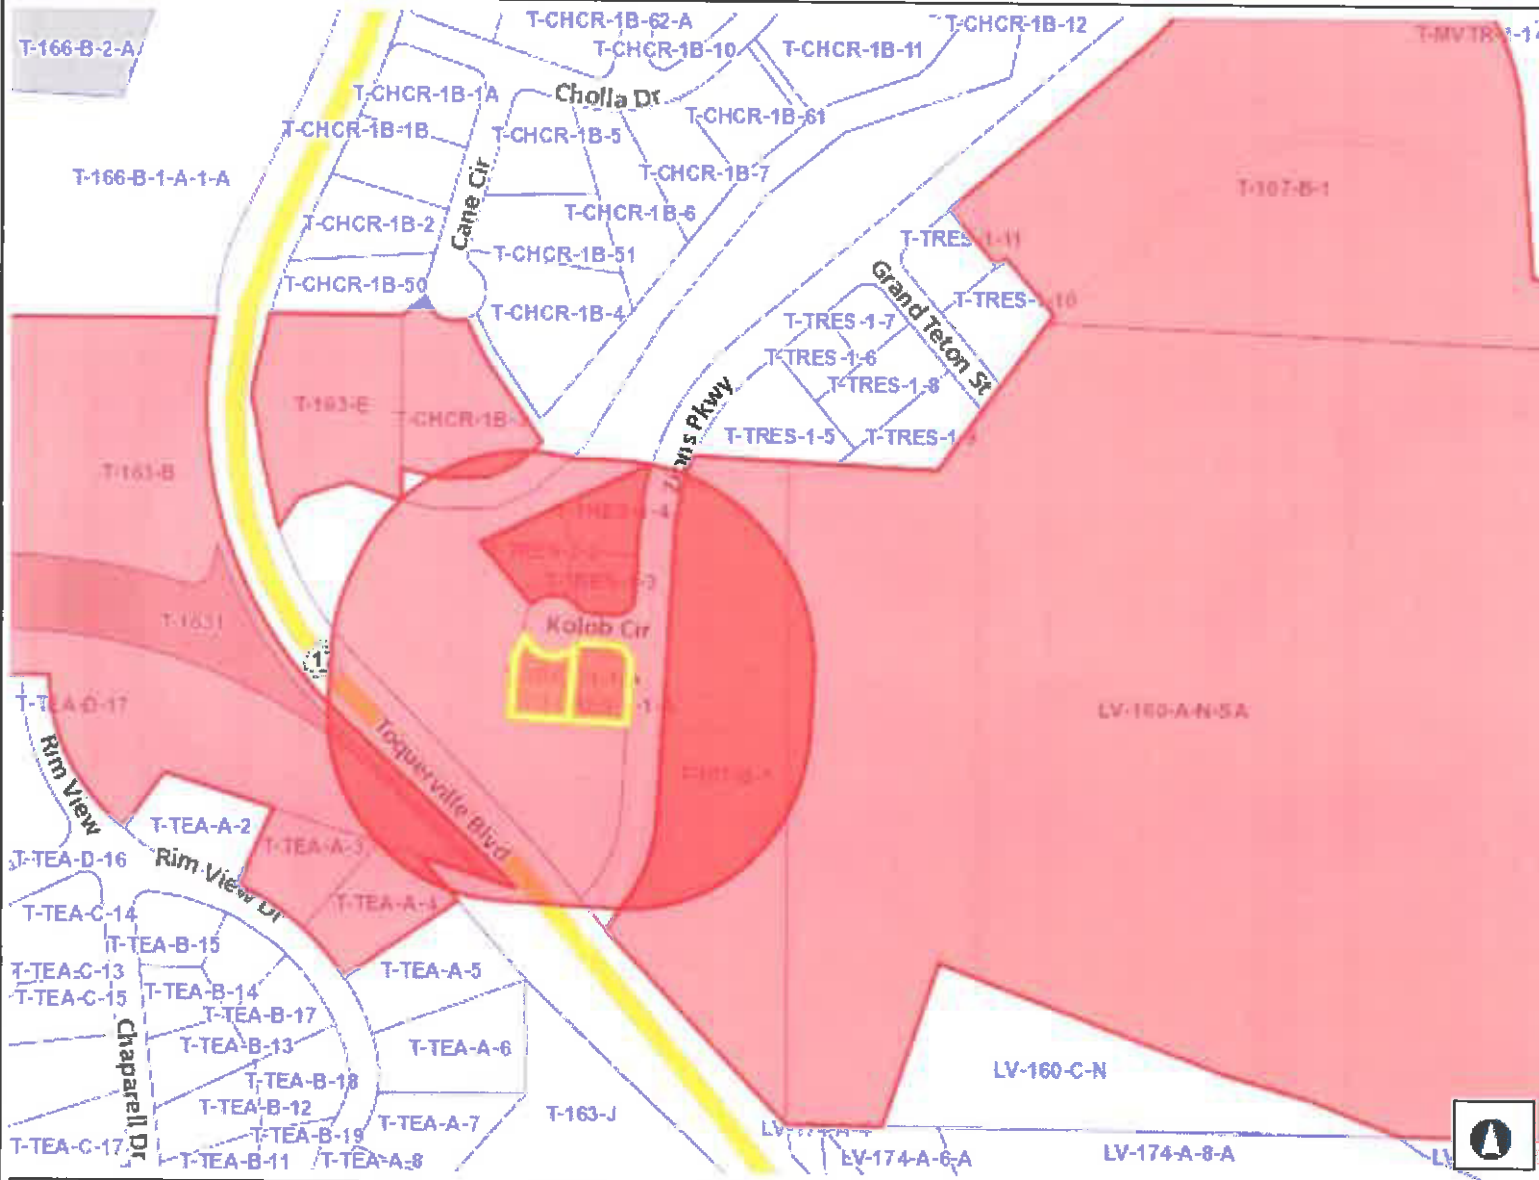

86 East Kolob Dance Studio

Legend

- Parcels
- Ownership
 - U.S. Forest Service
 - U.S. Forest Service Wilderness
 - Bureau of Land Management
 - Bureau of Land Management Wildland
 - National Park Service
 - Shivwits Reservation
 - Utah Division of Wildlife Resources
 - Utah Division of Transportation
 - State Park
 - State of Utah
 - Washington County
 - Municipally Owned
 - School District
 - Privately Owned
- Water
 - Water
 - Water Conservancy District
- State Assessed Oil and Gas
- Mining Claim

Notes

WGS_1984_Web_Mercator_Auxiliary_Sphere

DISCLAIMER: The information shown on this map was compiled from different GIS sources. The land base and facility information on this map is for display purposes only and should not be relied upon without independent verification as to its accuracy. Washington County, Utah will not be held responsible for any claims, losses or damages resulting from the use of this map.