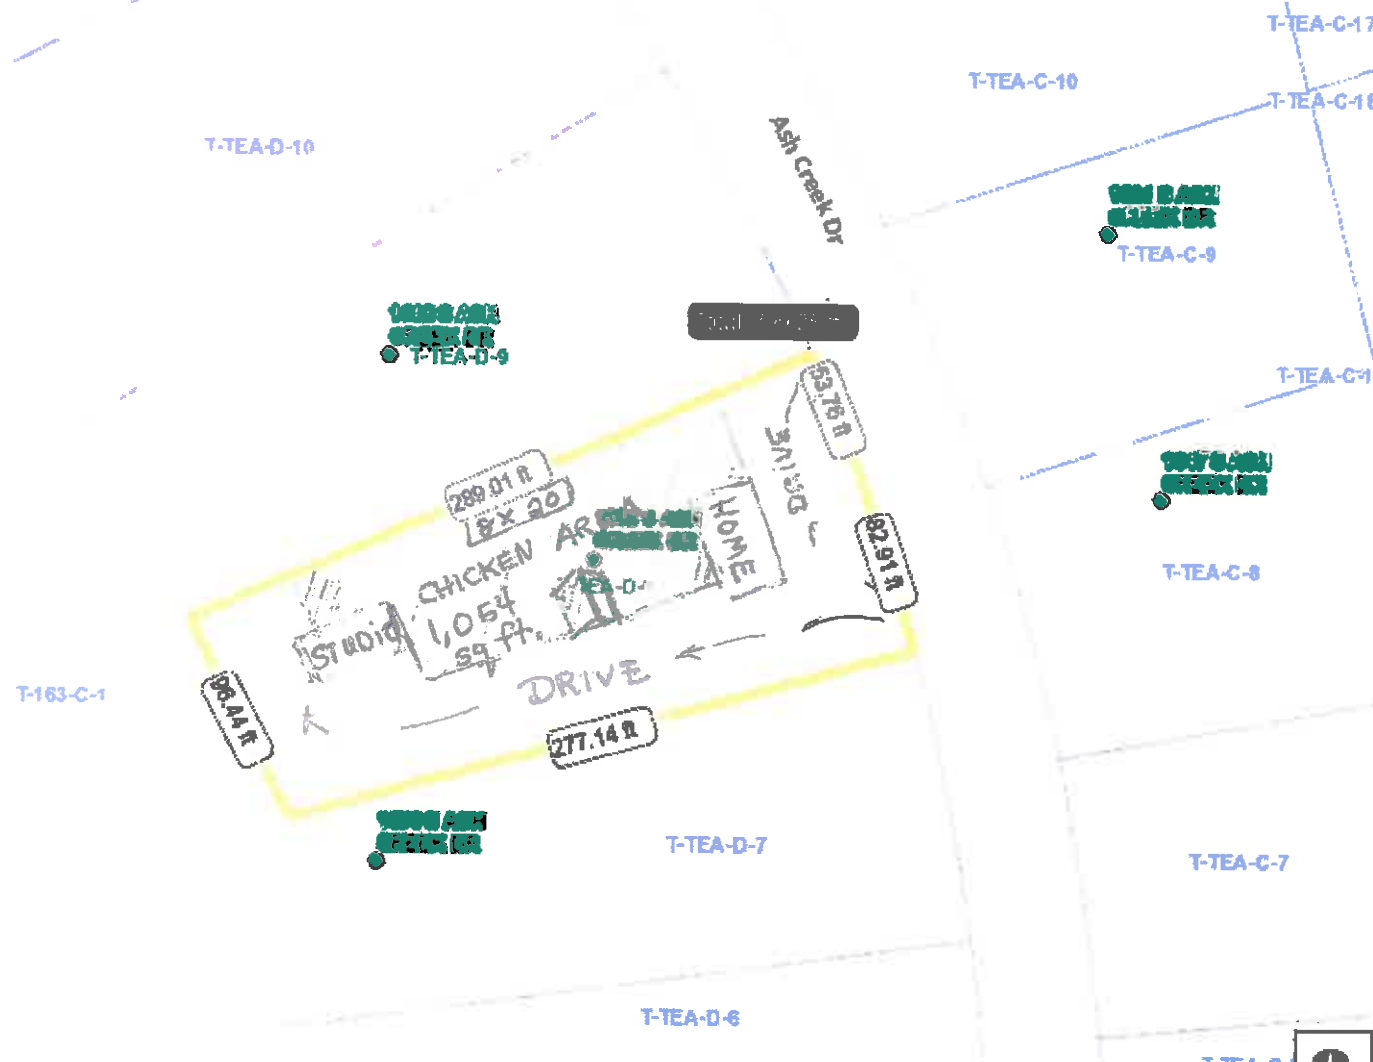

Livestock Vicinity Map-DuCrest

Legend

- Address Points
- Parcels
- Ownership
 - U.S. Forest Service
 - U.S. Forest Service Wilderness
 - Bureau of Land Management
 - Bureau of Land Management Wilds
 - National Park Service
 - Shoshone Reservation
 - Utah Division of Wildlife Resources
 - Utah Division of Transportation
 - State Park
 - State of Utah
 - Washington County
 - Municipally Owned
 - School District
 - Privately Owned
 - Water
 - Water Conservancy District
 - State Assessed Oil and Gas
 - Mining Claim

Notes

WGS_1984_Web_Mercator_Auxiliary_Sphere

DISCLAIMER: The information shown on this map was compiled from different GIS sources. The land base and facility information on this map is for display purposes only and should not be relied upon without independent verification as to its accuracy. Washington County, Utah will not be held responsible for any claims, losses or damages resulting from the use of this map.