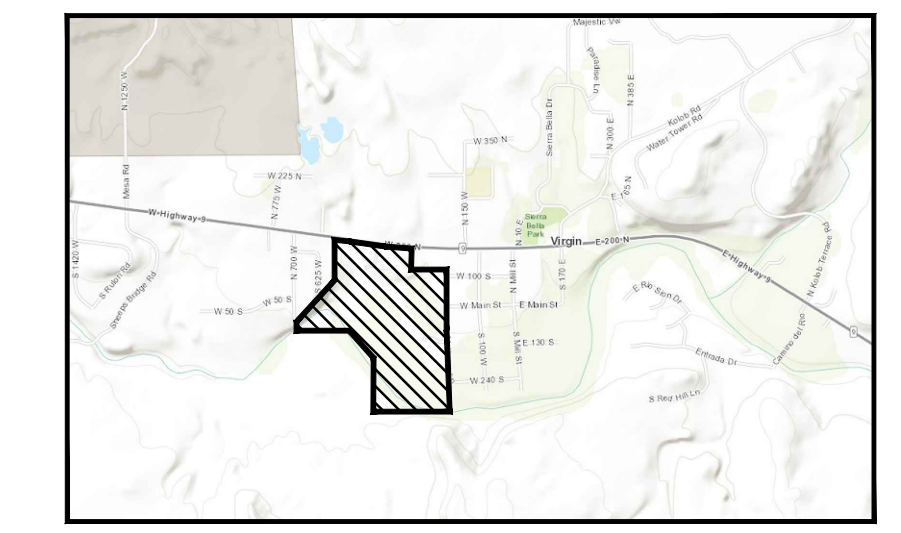

JACKSON ENGINEERING
3376 STONEMILL LANE
COTTWOOD HEIGHTS UTAH 84121
PHONE (801) 558-5293
FAX (801) 943-0108

ZION SUNSET RESORT
CONCEPT PLAN FOR CONDITION USE PERMIT
310 W & SR-9, VIRGIN, UTAH
GENERAL PLANTING & OPEN SPACE PLAN

SHEET TITLE:
GENERAL PLANTING & OPEN SPACE PLAN
SHEET NUMBER:
CS2