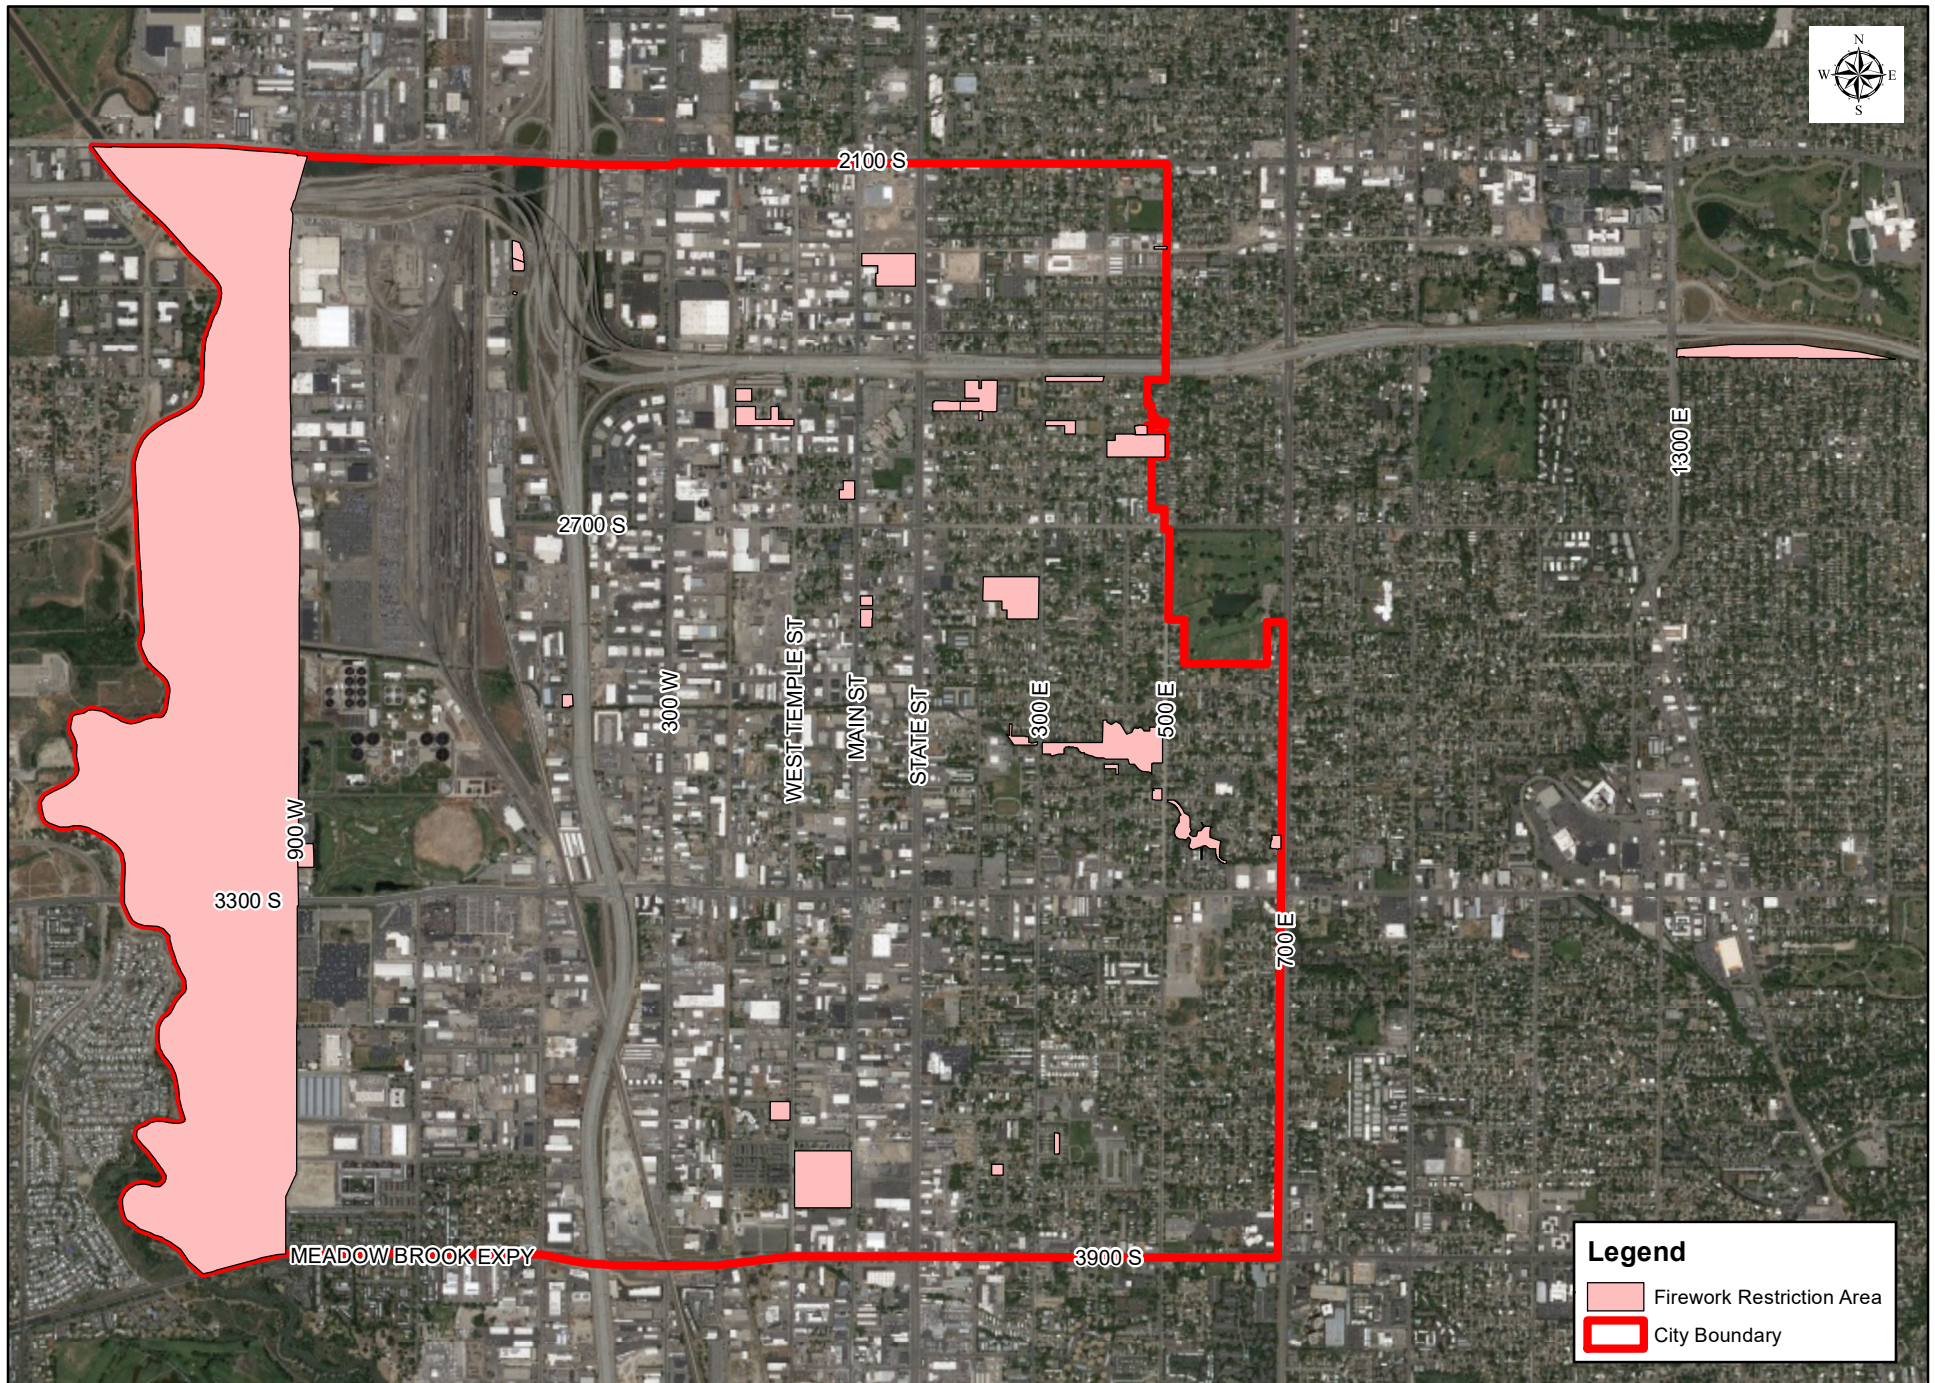

SSLC Firework Restriction Areas

0 1,250 2,500 5,000 Feet