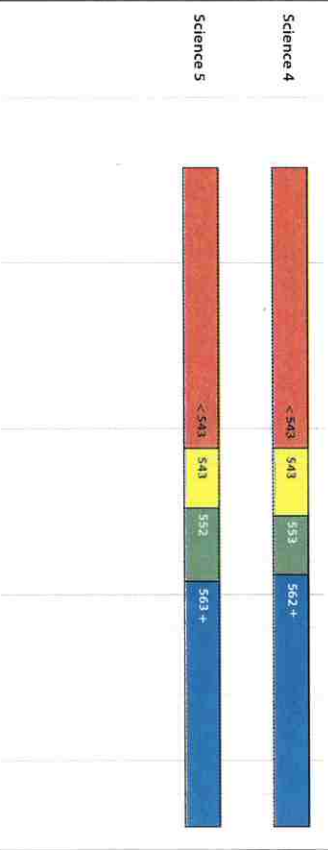

Class of	2021/2022	2024/2025	2025/2026
Class of 2026	Percent Count: 60% 20, 17% 7, 17% 7, 7% 3	Percent Count: 58% 29, 16% 7, 21% 9, 5% 2	Percent Count: 47% 20, 28% 12, 23% 10, 2% 1
Class of 2025	Percent Count: 48% 16, 33% 11, 18% 6	Percent Count: 56% 19, 21% 7, 18% 6, 6% 2	Percent Count: 31% 11, 20% 7, 31% 11, 17% 6
Class of 2024	Percent Count: 71% 36, 29% 13, 4% 2	Percent Count: 70% 37, 15% 8, 11% 6, 4% 2	Percent Count: 63% 33, 19% 10, 15% 8, 2% 1
First year of KnowAtom	Percent Count: 71% 24, 12% 4, 12% 4, 6% 2	Percent Count: 68% 26, 13% 5, 11% 4, 8% 3	Percent Count: 66% 25, 11% 4, 13% 5, 11% 4
Class of 2023	Percent Count: 71% 24, 12% 4, 12% 4, 6% 2	Percent Count: 68% 26, 13% 5, 11% 4, 8% 3	Percent Count: 65% 24, 32% 12, 3% 1
Class of 2022			

Conger & Bailey

Piene & Davis

Conger & Bailey

Utah State Board of Education
RISE Data Overview: Science Cut Scores

RISE Science Scaled Scores
Summative