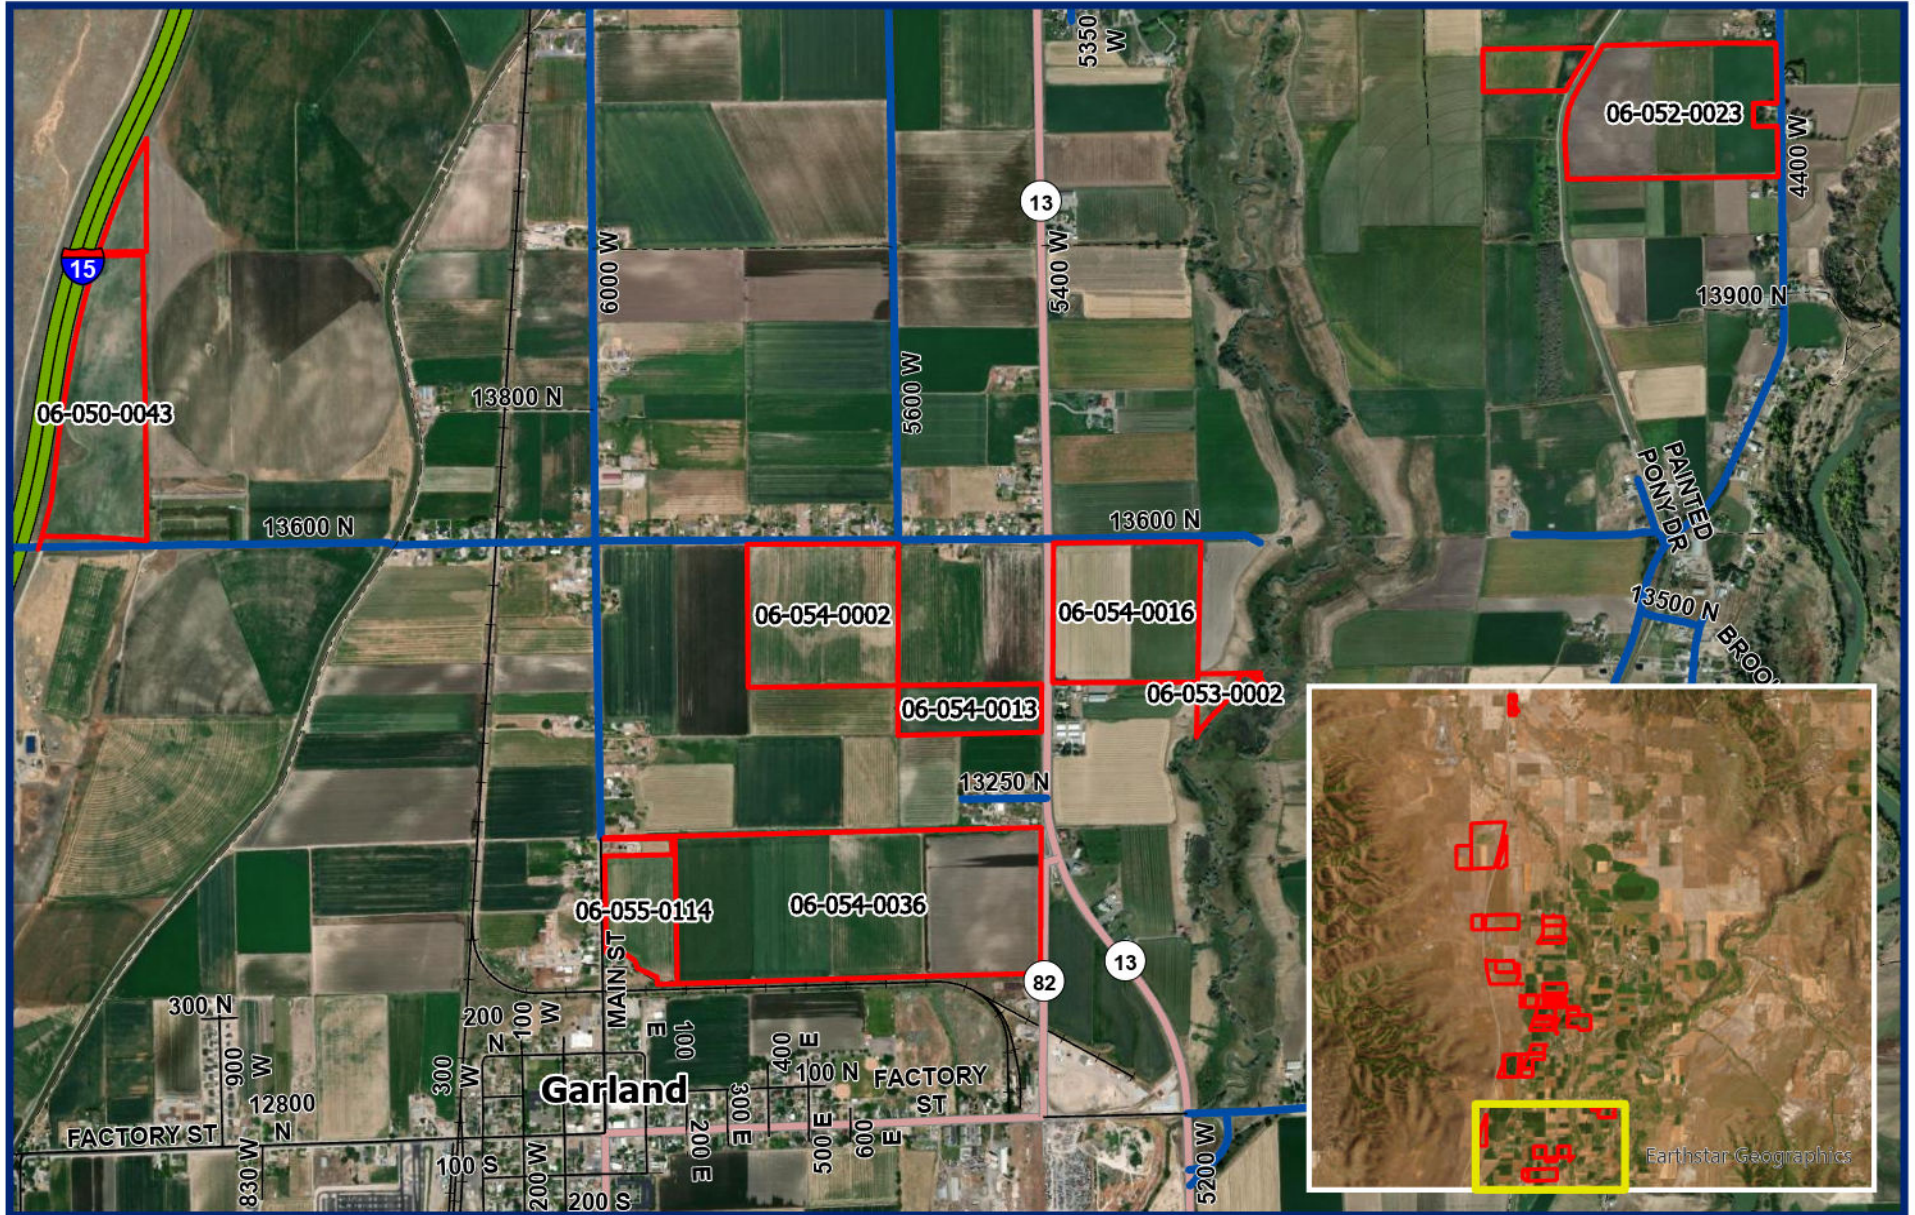

Capener Riverside Ag Protection Area

This is neither a plat nor a survey. It is to aid in locating the land indicated hereon. No liability is assumed by reason of any reliance hereon.

Created: 4/15/2026

Legend

- Affected APA Parcels
- Interstate
- County D Road
- County B Road
- City Road
- Private Road
- Ramps