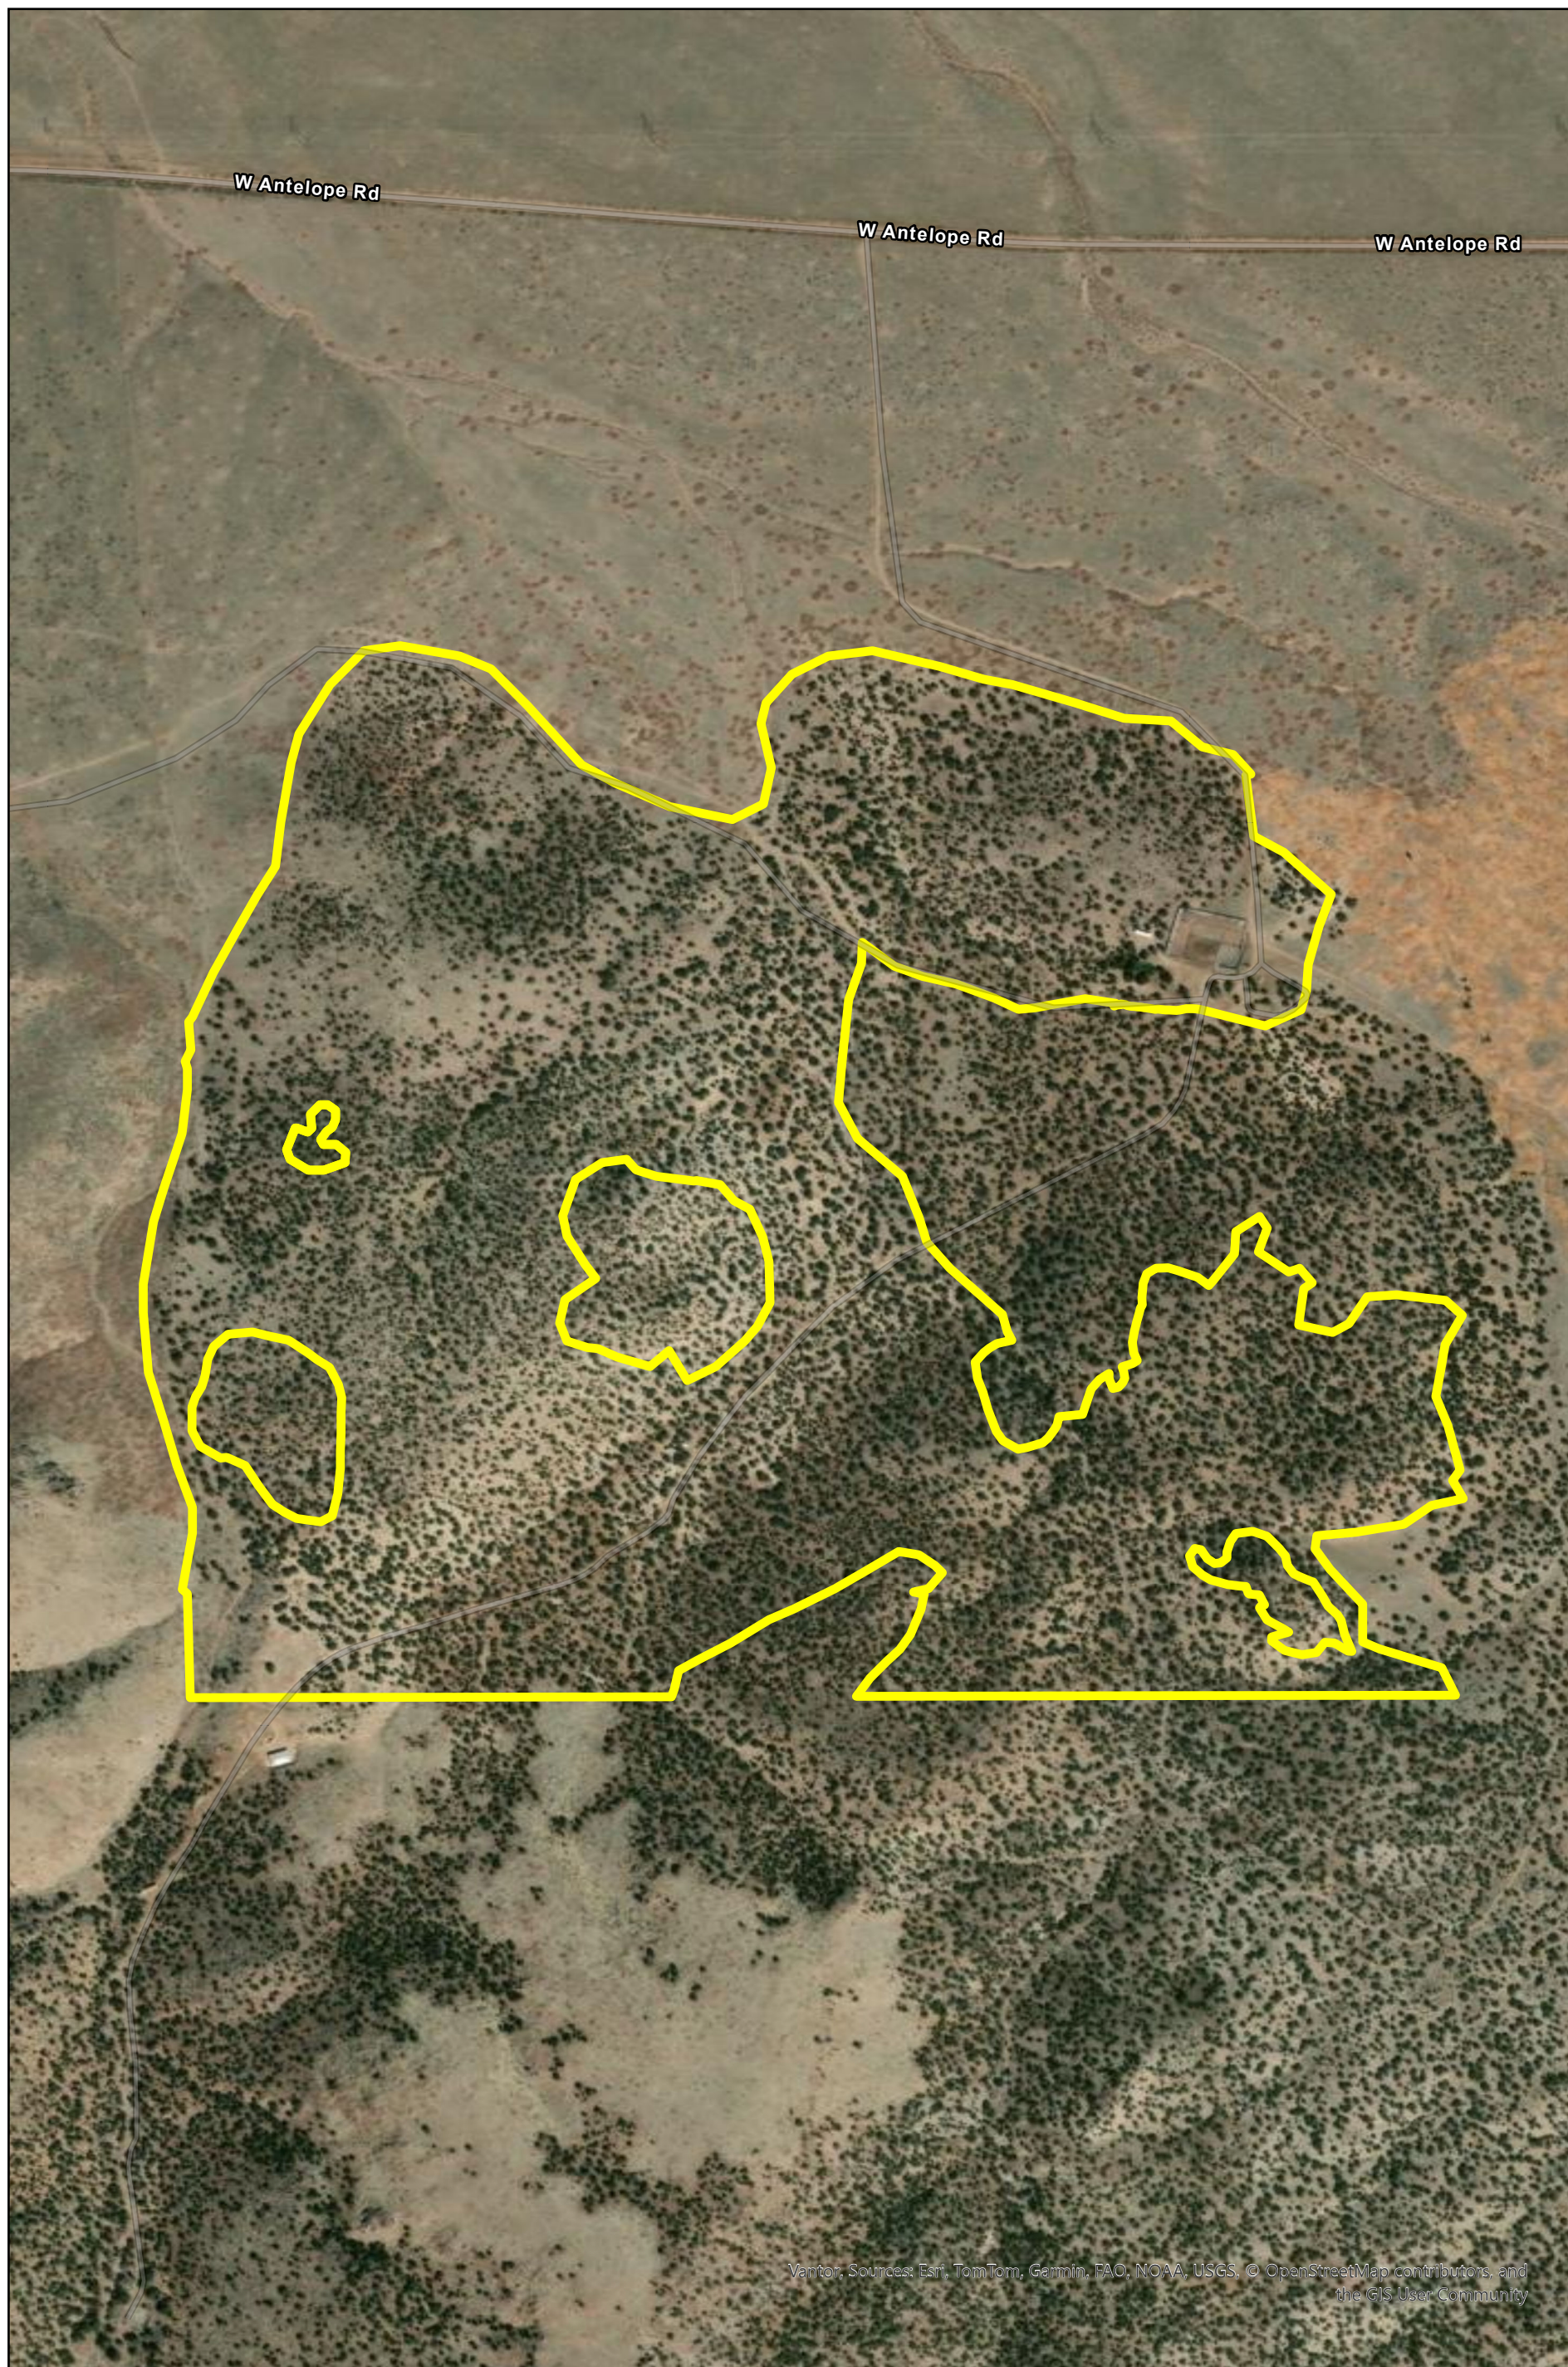

# Antelope Springs Mastication

Mapbox, Sources: Esri, TomTom, Garmin, FAO, NOAA, USGS, © OpenStreetMap contributors, and the GIS User Community

 Antelope Springs Mastication-202 acres

0 0.08 0.17 0.33 Miles