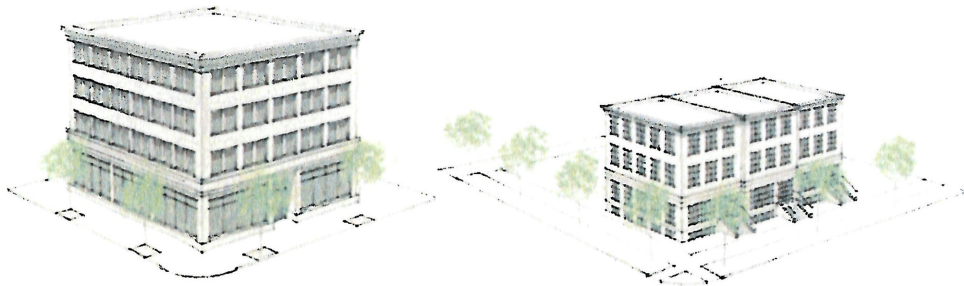

CREATING DOWNTOWN CLEARFIELD

DRAFT VISION PLACETYPES

Placetype

Height Min | Max

URBAN

TOWN

COMMERCIAL

CIVIC

CREATING DOWNTOWN CLEARFIELD

DRAFT VISION PLACETYPES

Draft Place Types for Downtown Clearfield Vision

Place Type Details

	Retail Use		Park-Once District		Parking Location		Street Oriented Entrance		Building Near Sidewalk	
	Incentivize	Yes	Yes	Yes	Yes	Yes	Yes	Yes	Yes	Yes
Urban Commerce	Incentivize	Yes	Yes	Yes	Rear	Yes	Yes	Yes	Yes	Yes
Urban Residential	Yes	Yes	Yes	Yes	Rear	Yes	Yes	Yes	Yes	Yes
Town Commerce	Incentivize	Yes	Yes	Yes	Rear or Side	Yes	Yes	Yes	Yes	Yes
Town Residential	Yes	No	No	No	Rear or Side	Yes	Yes	Yes	Yes	Yes
Commercial	Yes	No	No	No	Rear or Side	No	No	Yes	Yes	Yes
Civic	Limited	No	No	No	Rear or Side	Yes	Yes	Yes	Yes	Yes