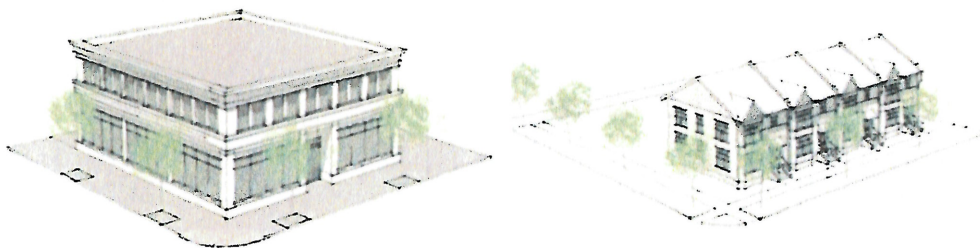

CREATING DOWNTOWN CLEARFIELD

DRAFT VISION PLACETYPES

Placetype

Height Min | Max

URBAN

TOWN

COMMERCIAL

CIVIC

CREATING DOWNTOWN CLEARFIELD

DRAFT VISION PLACETYPES

Draft Place Types for Downtown Clearfield Vision

Place Type Details

	Retail Use		Park-Once District		Parking Location		Street Oriented Entrance		Building Near Sidewalk	
	Incentivize	Yes	Yes	Yes	Yes	Yes	Yes	Yes	Yes	Yes
Urban Commerce	Incentivize	Yes	Yes	Yes	Rear	Yes	Yes	Yes	Yes	Yes
Urban Residential	Yes	Yes	Yes	Yes	Rear	Yes	Yes	Yes	Yes	Yes
Town Commerce	Incentivize	Yes	Yes	Yes	Rear or Side	Yes	Yes	Yes	Yes	Yes
Town Residential	Yes	No	No	No	Rear or Side	Yes	Yes	Yes	Yes	Yes
Commercial	Yes	No	No	No	Rear or Side	No	No	Yes	Yes	Yes
Civic	Limited	No	No	No	Rear or Side	Yes	Yes	Yes	Yes	Yes