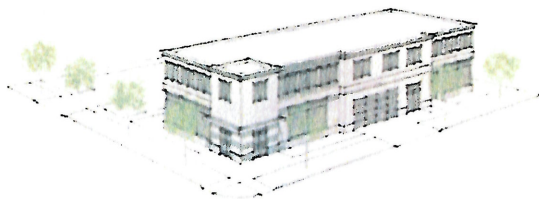

CREATING DOWNTOWN CLEARFIELD

DRAFT VISION PLACETYPES

Placetype

Height Min | Max

URBAN

TOWN

COMMERCIAL

CIVIC

CREATING DOWNTOWN CLEARFIELD

DRAFT VISION PLACETYPES

Draft Place Types for Downtown Clearfield Vision

Place Type Details

	Retail Use		Park-Once District		Parking Location		Street Oriented Entrance		Building Near Sidewalk	
	Incentivize	Yes	Yes	Yes	Yes	Yes	Yes	Yes	Yes	Yes
Urban Commerce	Incentivize	Yes	Yes	Yes	Rear	Yes	Yes	Yes	Yes	Yes
Urban Residential	Yes	Yes	Yes	Yes	Rear	Yes	Yes	Yes	Yes	Yes
Town Commerce	Incentivize	Yes	Yes	Yes	Rear or Side	Yes	Yes	Yes	Yes	Yes
Town Residential	Yes	No	No	No	Rear or Side	Yes	Yes	Yes	Yes	Yes
Commercial	Yes	No	No	No	Rear or Side	No	No	Yes	Yes	Yes
Civic	Limited	No	No	No	Rear or Side	Yes	Yes	Yes	Yes	Yes