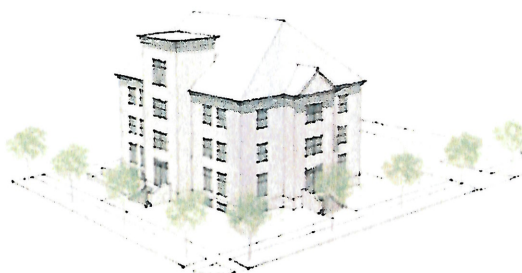

CREATING DOWNTOWN CLEARFIELD

DRAFT VISION PLACETYPES

Placetype

Height Min | Max

URBAN

TOWN

COMMERCIAL

CIVIC

CREATING DOWNTOWN CLEARFIELD

DRAFT VISION PLACETYPES

Draft Place Types for Downtown Clearfield Vision

Place Type Details

	Retail Use		Park-Once District		Parking Location		Street Oriented Entrance		Building Near Sidewalk	
	Incentivize	Yes	Yes	Yes	Yes	Yes	Yes	Yes	Yes	Yes
Urban Commerce	Incentivize	Yes	Yes	Yes	Rear	Yes	Yes	Yes	Yes	Yes
Urban Residential	Yes	Yes	Yes	Yes	Rear	Yes	Yes	Yes	Yes	Yes
Town Commerce	Incentivize	Yes	Yes	Yes	Rear or Side	Yes	Yes	Yes	Yes	Yes
Town Residential	Yes	No	No	No	Rear or Side	Yes	Yes	Yes	Yes	Yes
Commercial	Yes	No	No	No	Rear or Side	No	No	Yes	Yes	Yes
Civic	Limited	No	No	No	Rear or Side	Yes	Yes	Yes	Yes	Yes