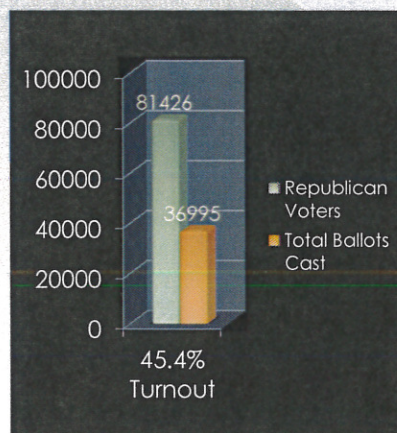

Election Results – Governor