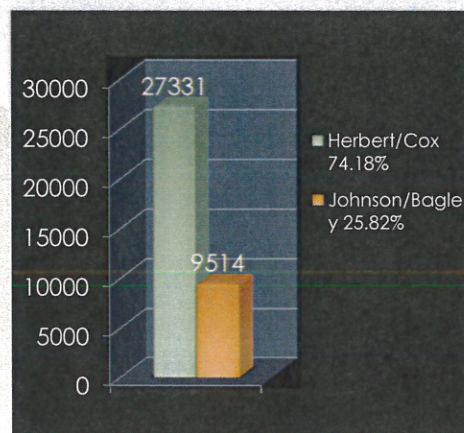

Election Results – Governor