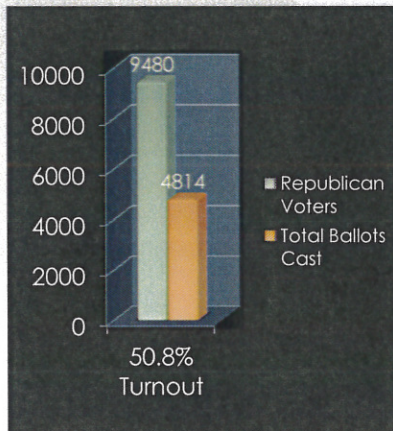

Election Results – Rep 20