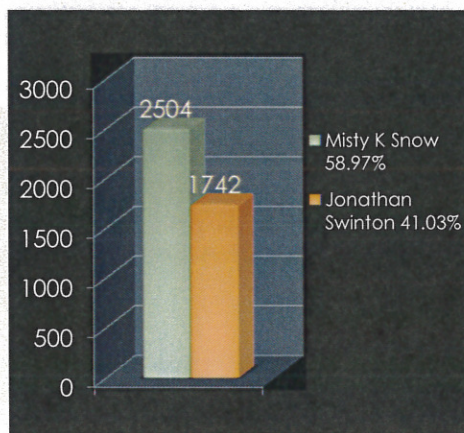

Election Results – U. S. Senate