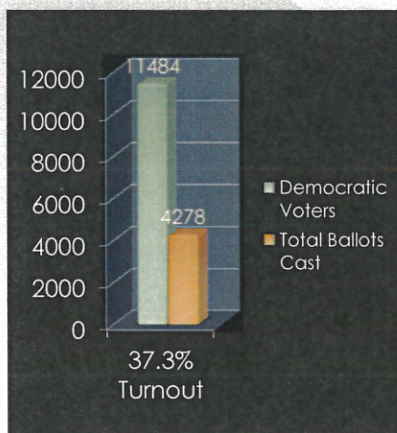

Election Results – U. S. Senate