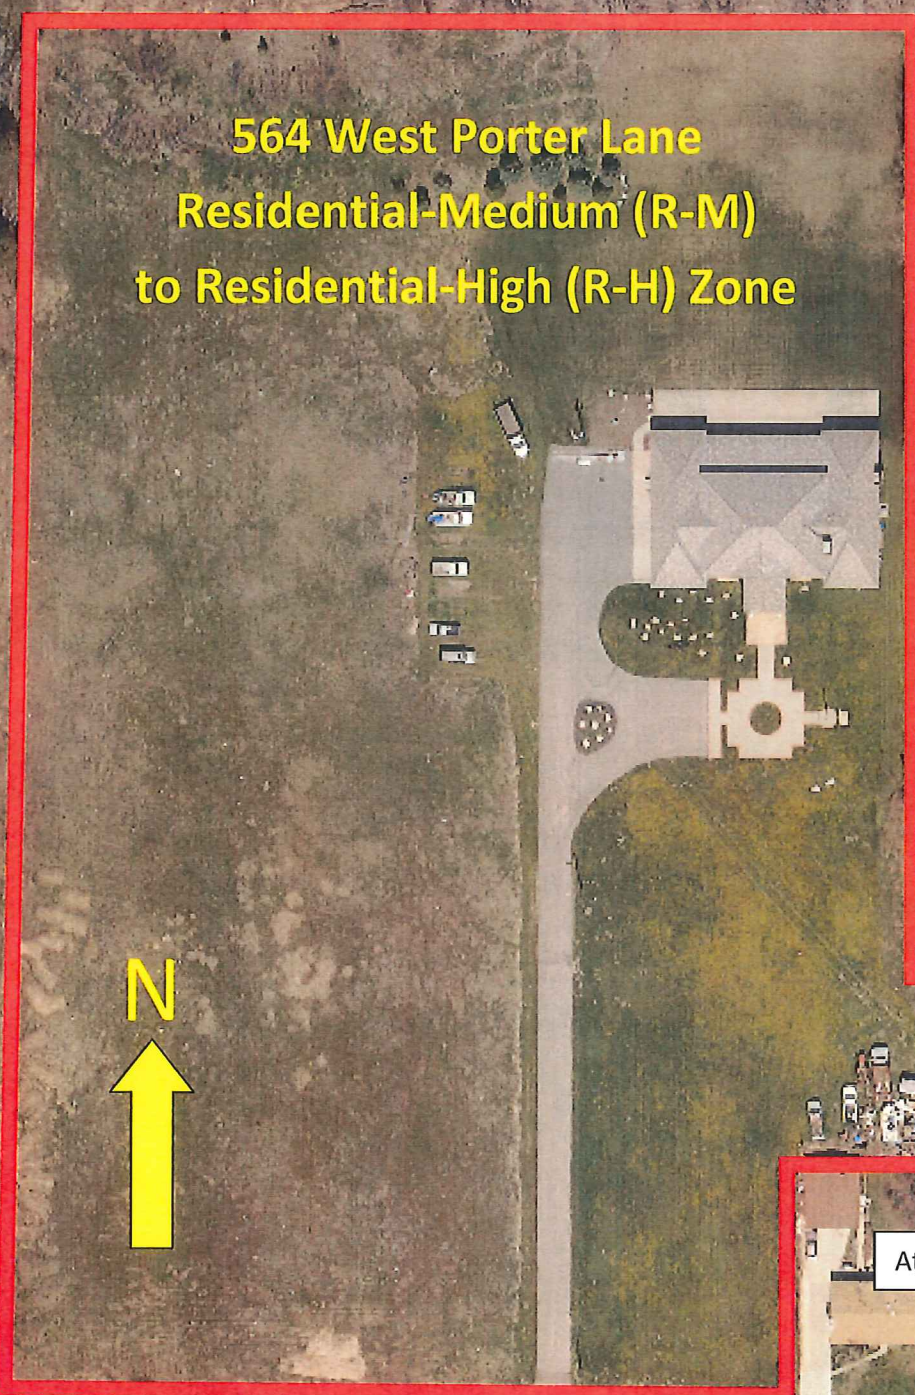

Auto Facilities LLC

HD Development

**564 West Porter Lane
Residential-Medium (R-M)
to Residential-High (R-H) Zone**

LDS Church

Bell, LC

Atieli Hafoka

PORTER LN

675 WEST

600 WEST